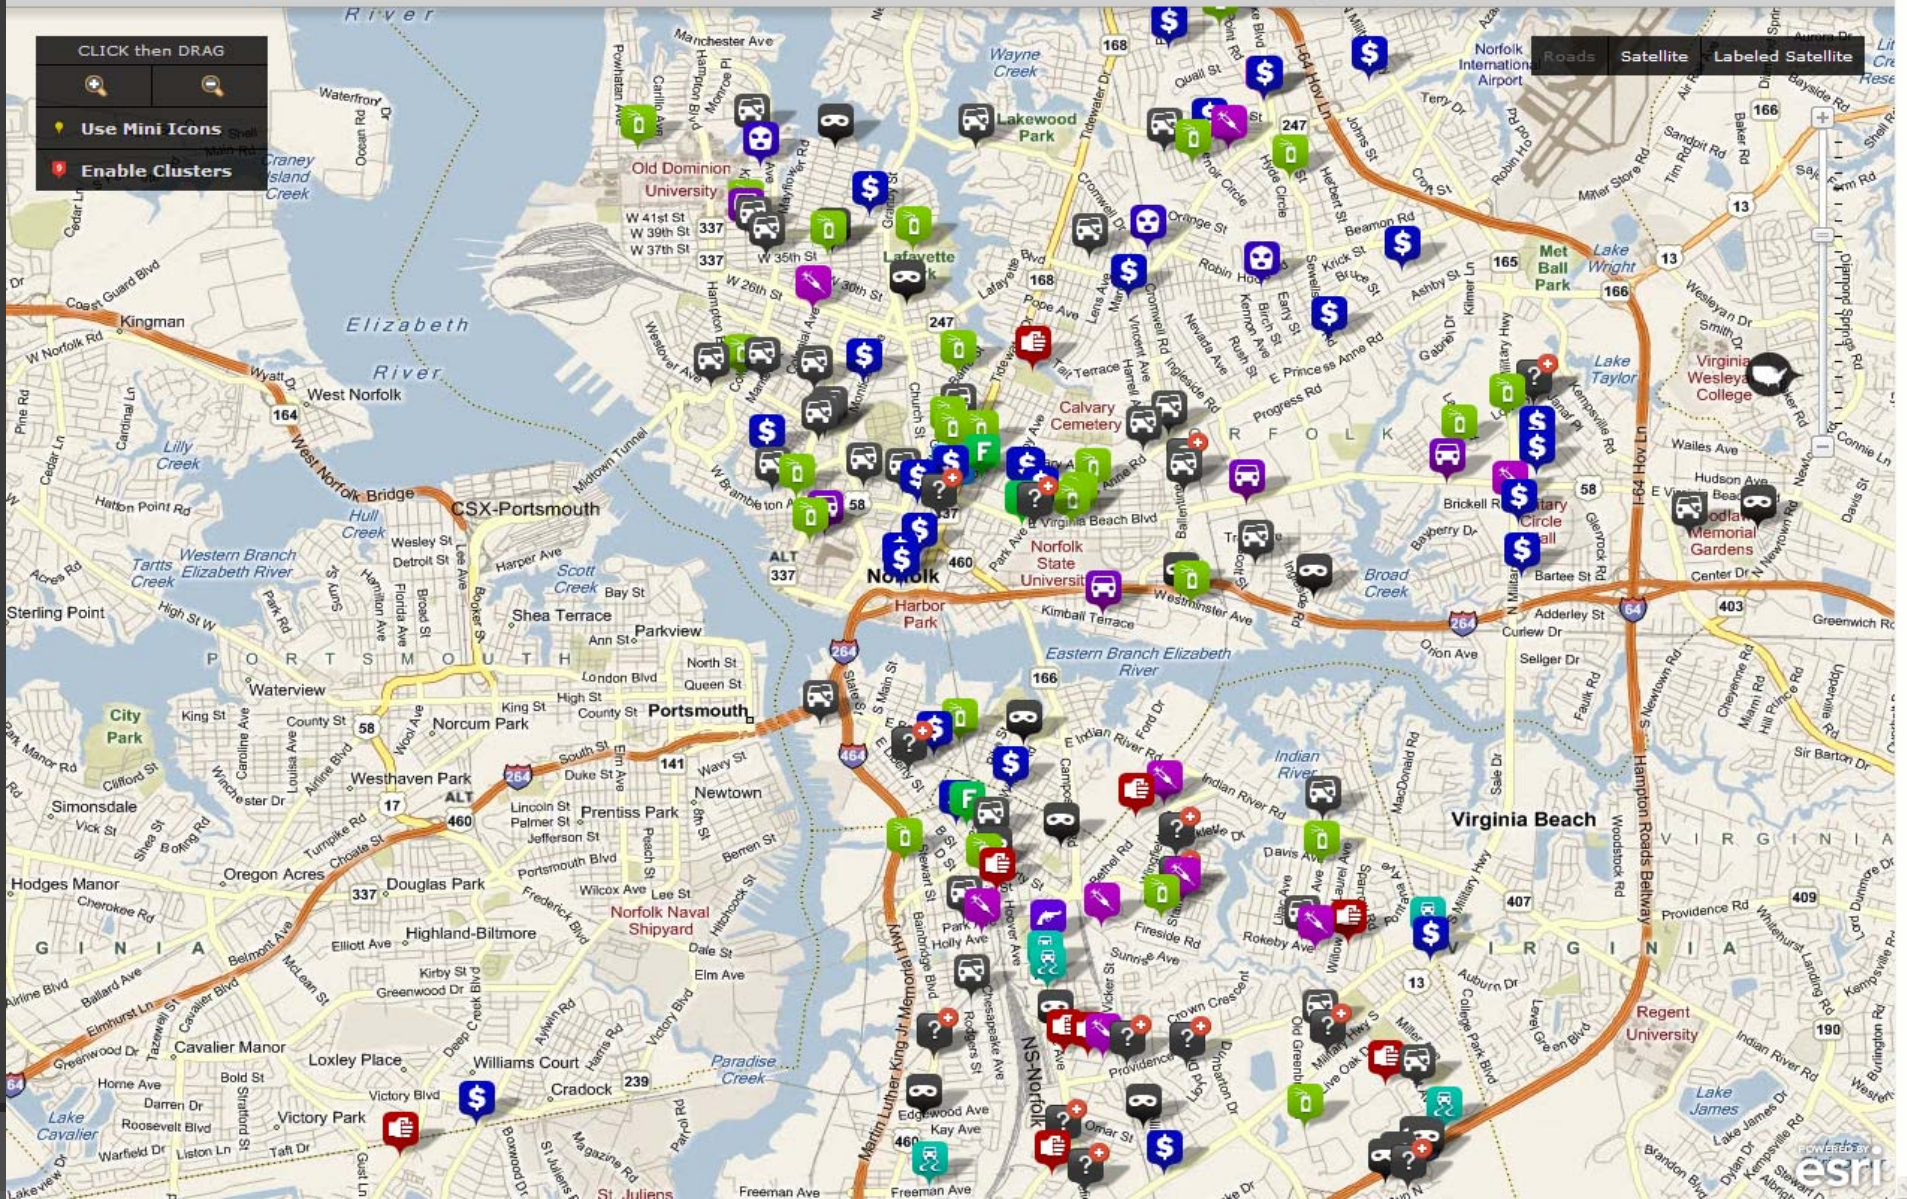

165 crimes between 3/19/2011 - 3/25/2011

CLICK then DRAG

Use Mini Icons

Enable Clusters

Roads Satellite Labeled Satellite

Enter an address:

SEARCH

RECEIVE CRIME ALERTS

Click here

Try: 100 Tidewater Dr. Norfolk VA

Crime Types

Dates

Address

Agencies

Version 5.3

165 crimes between 3/19/2011 - 3/25/2011

CLICK then DRAG

Use Mini Icons

Enable Clusters

Roads Satellite Labeled Satellite

SIGN UP AND RECEIVE CRIME ALERTS

We'll send you community alerts and crime reports via Email

Note: Be sure to add do-not-reply@crimemapping.com to your safe senders list.

Formatted HTML

Step 2: Location of Interest

Enter the address or intersection for the location that you are interested in.

Location:

ex: [3rd Street & Laurel Ave, San Diego CA](#)

[Find Address](#)

Step 3: Focus