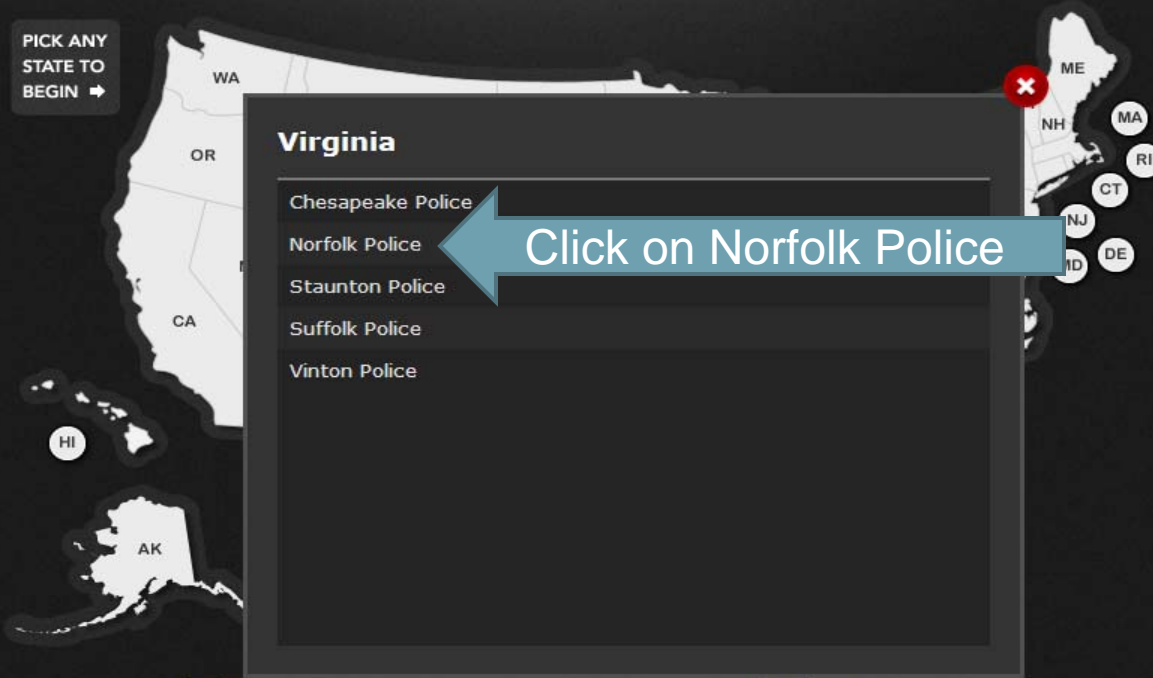

What's your address?

SEARCH

Choose an agency:

Choose a state:

PICK ANY STATE TO BEGIN →

Connect with us on Facebook

Follow us on Twitter

RELATED LINKS

- Receive Crime Alerts!
- Help
- Symbol Legend
- F.A.Q

CORPORATE BITS

- Contact Us
- Disclaimer
- Press
- YouTube Channel
- CitySourced

Building Safer Communities

This portal is dedicated to helping law enforcement agencies provide the public with valuable information about crime activity by neighborhood. Our goal is to assist police departments in reducing crime through a better informed citizenry. We work directly with each agency and never scrape data from other sites!

THE OMEGA GROUP

We have been working with law enforcement agencies throughout North America since 1992. Hundreds of police and sheriff's departments are currently using one of our solutions for their intelligence led policing needs. Find out more about us, [here](#).