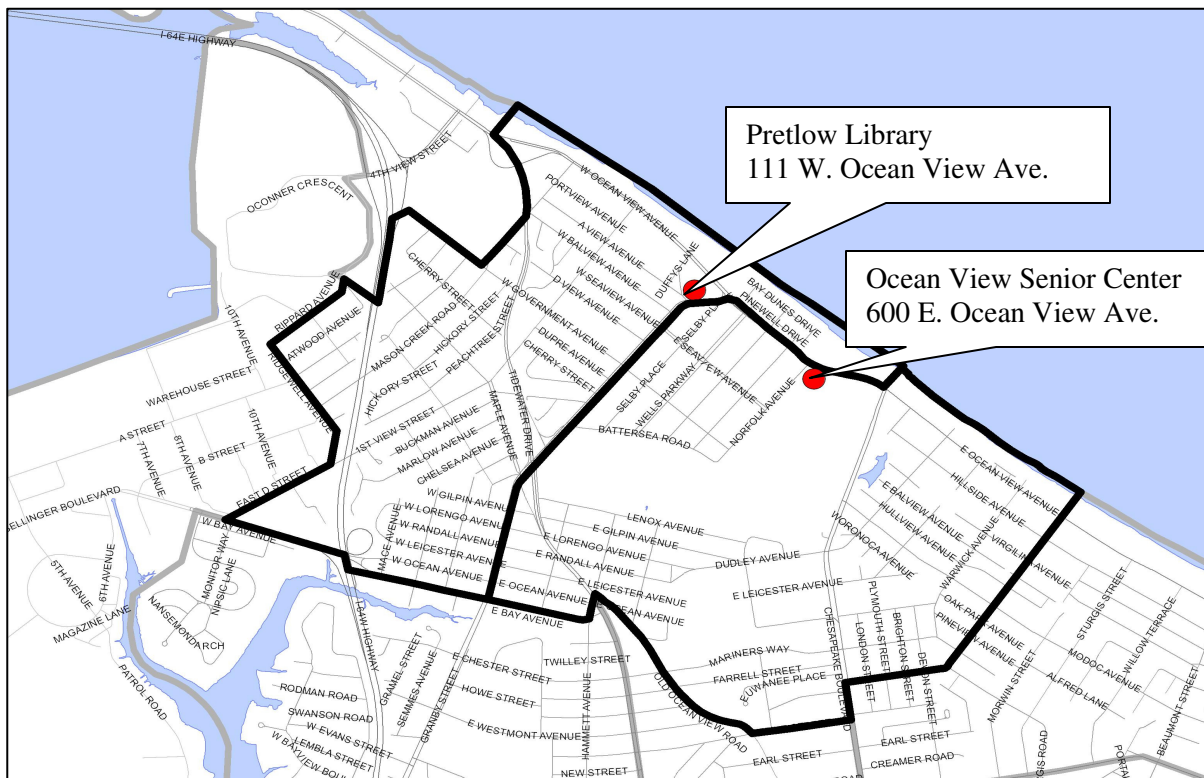

Important Notification for Voters within Oceanair, Pinewell, Pamlico, West Ocean View & Ocean View Planning Districts:

You are now located in one of the following Precincts:

1. **Pretlow –**

Polling Place: **Mary D. Pretlow Library**
111 W. Ocean View Ave.

2. **Ocean View Center –**

Polling Place: **Ocean View Center Senior Center**
600 E. Ocean View Ave.

Oceanair Elementary School will *no longer* serve as a polling location

If you have not received your new voter card or have any questions, please contact the Norfolk Office of Elections at 664-4353