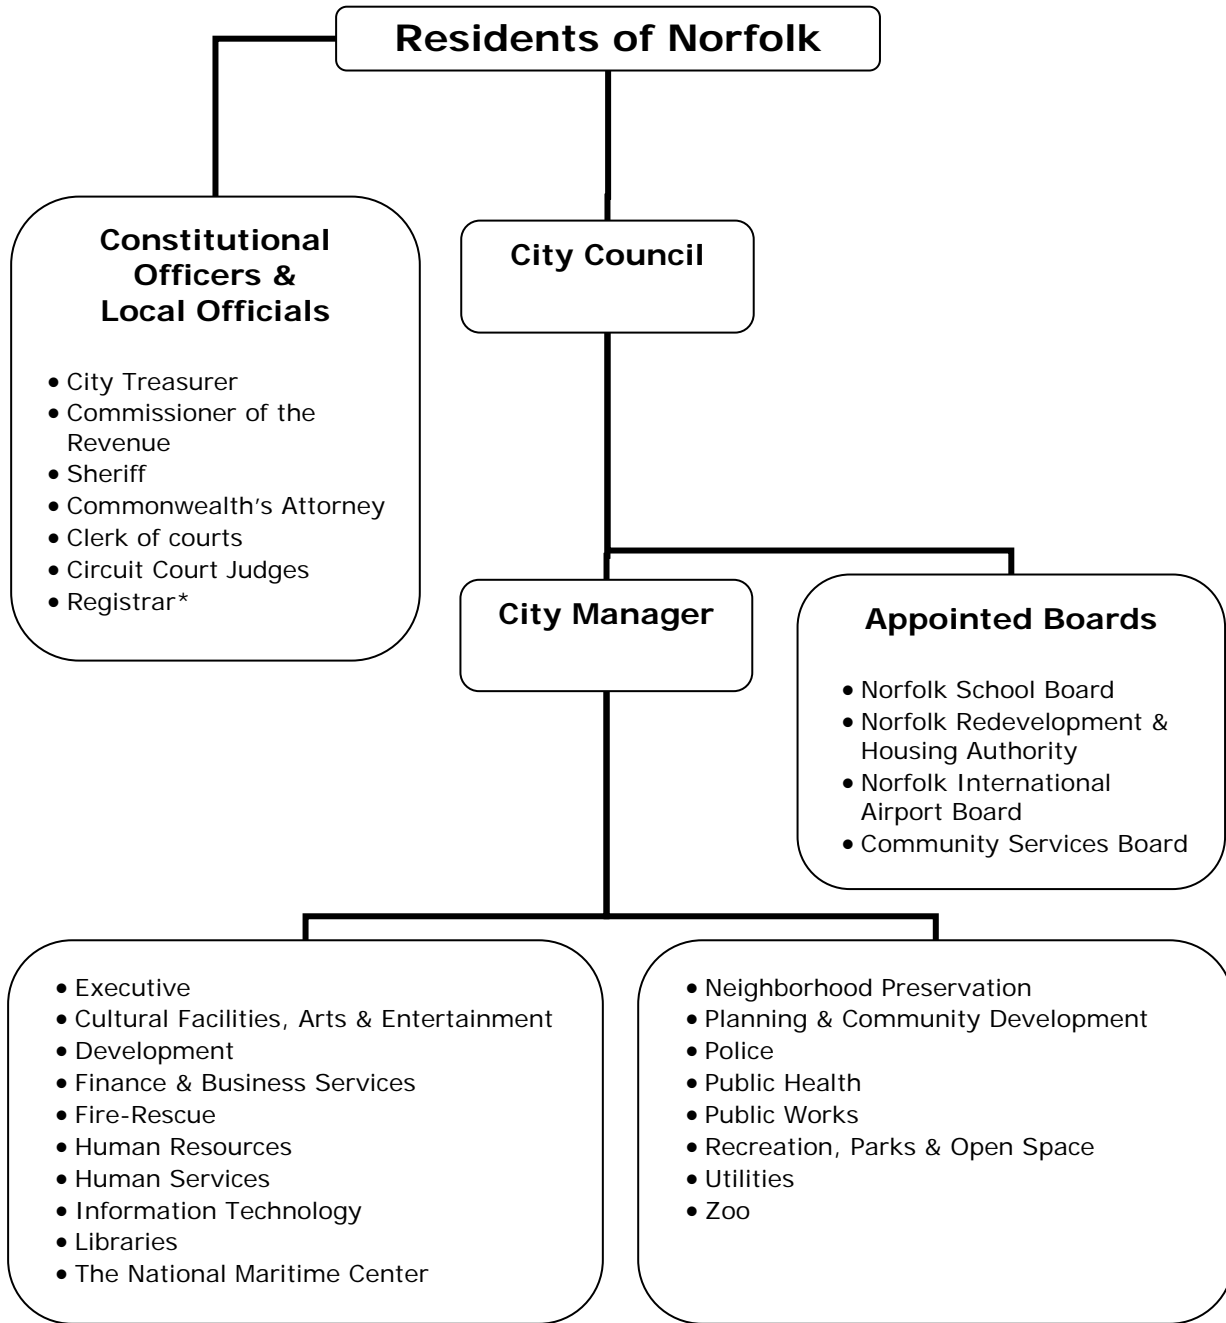

CITY OF NORFOLK ORGANIZATION CHART

*Appointed by Virginia State Board of Elections
