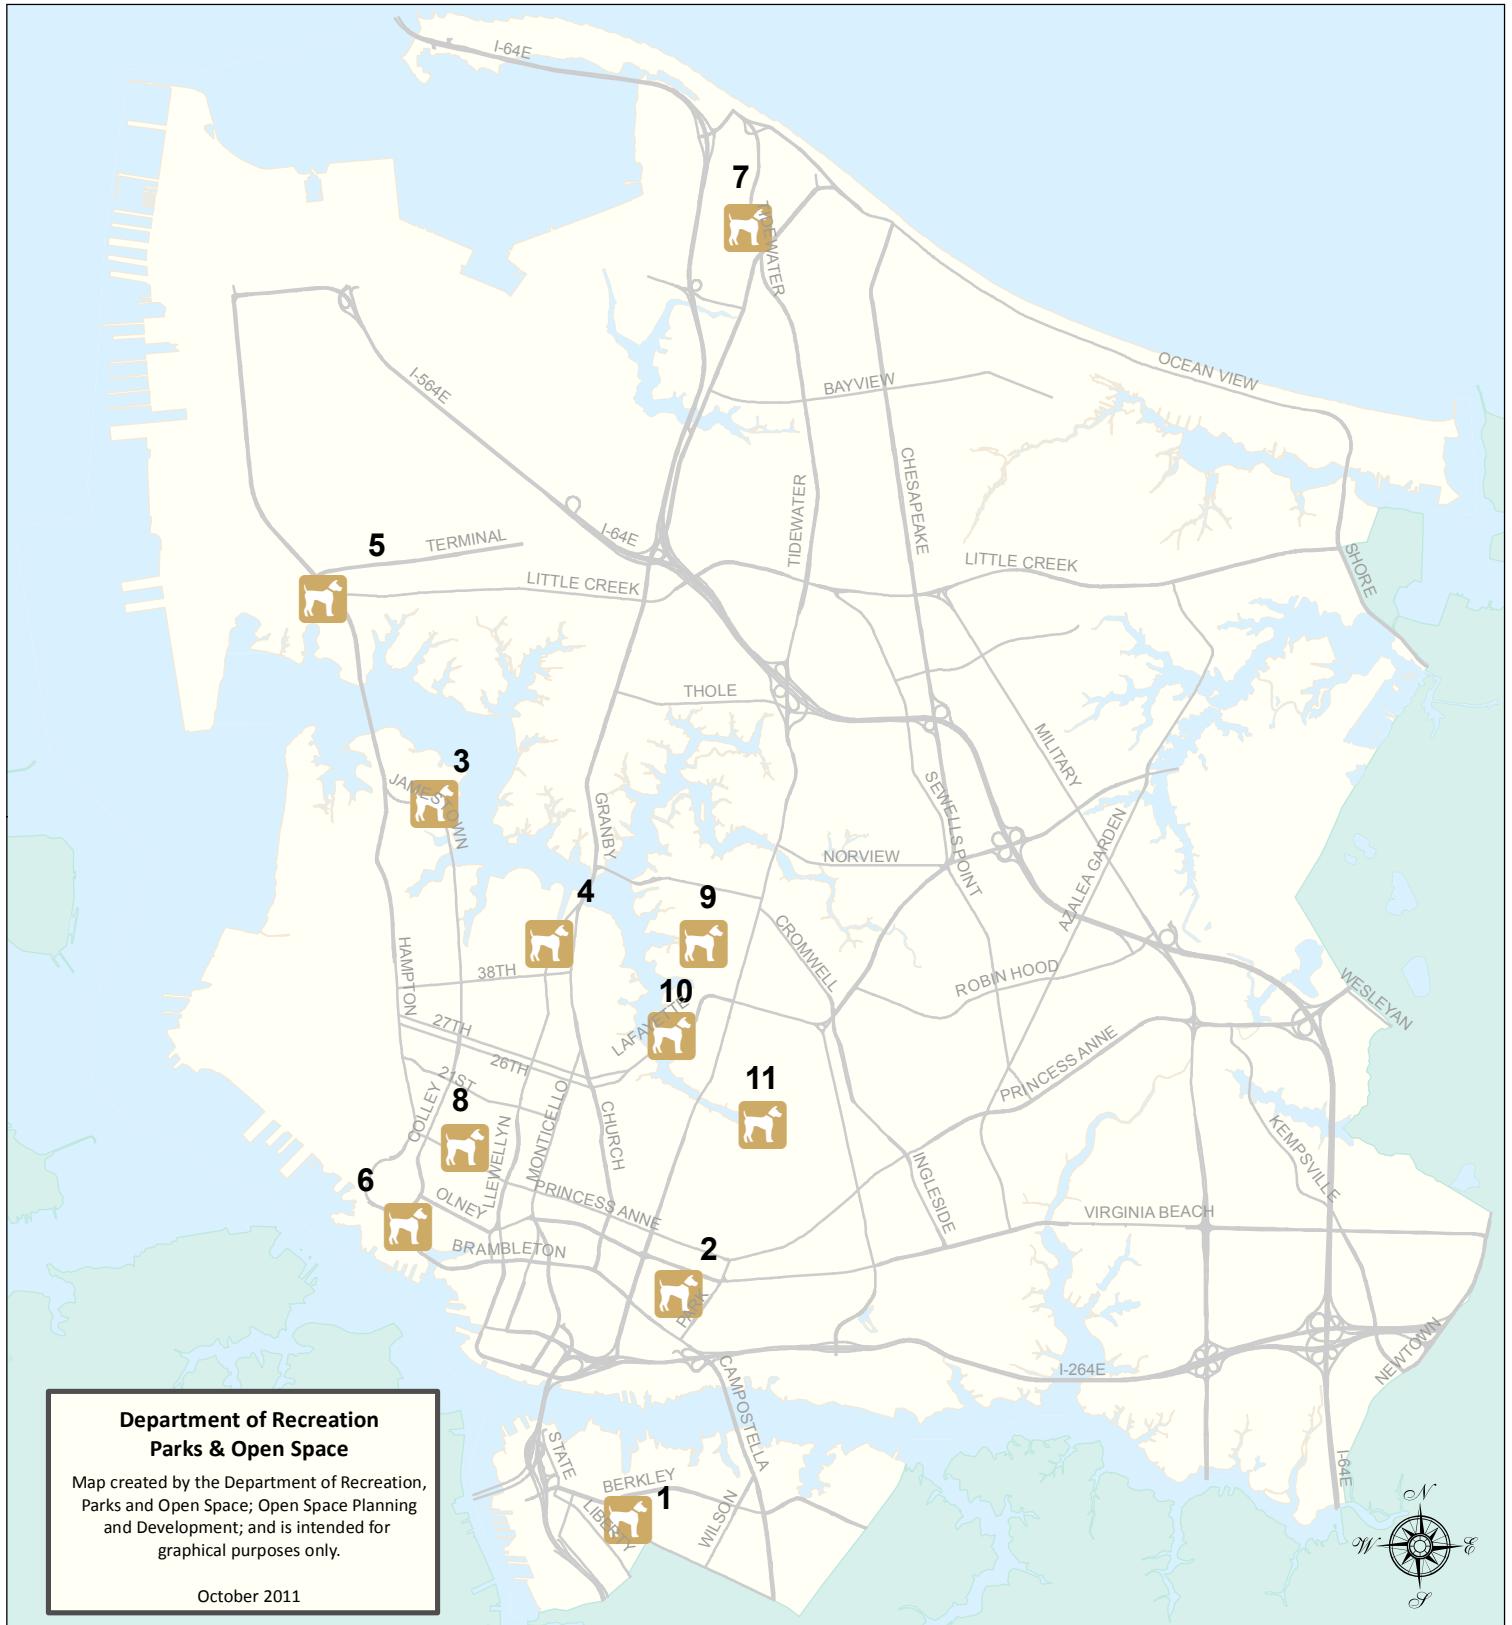

Community Dog Parks

City of Norfolk, Virginia

1. Berkley Dog Park ~ 500 Culpepper Street
2. Brambleton Dog Park ~ 1306 Corprew Avenue
3. Cambridge Crescent Dog Park ~ 6125 Carroll Place
4. Colonial Greenway Dog Park ~ 405 Delaware Avenue
5. Gleneagles Dog Park ~ Corner of Daniel Ave and Hampton Blvd
6. The Hague Dog Park ~ Corner of Colley and W Brambleton
7. Maple Avenue Dog Park ~ 176 Maple Avenue
8. Stockley Gardens Dog Park ~ 1300 Stockley Gardens
9. Winona Dog Park ~ 3400 Norway Place
10. Lafayette Dog Park ~ 1270 Lafayette Boulevard
11. Tait Terrace Dog Park ~ 2717 Tait Terrace