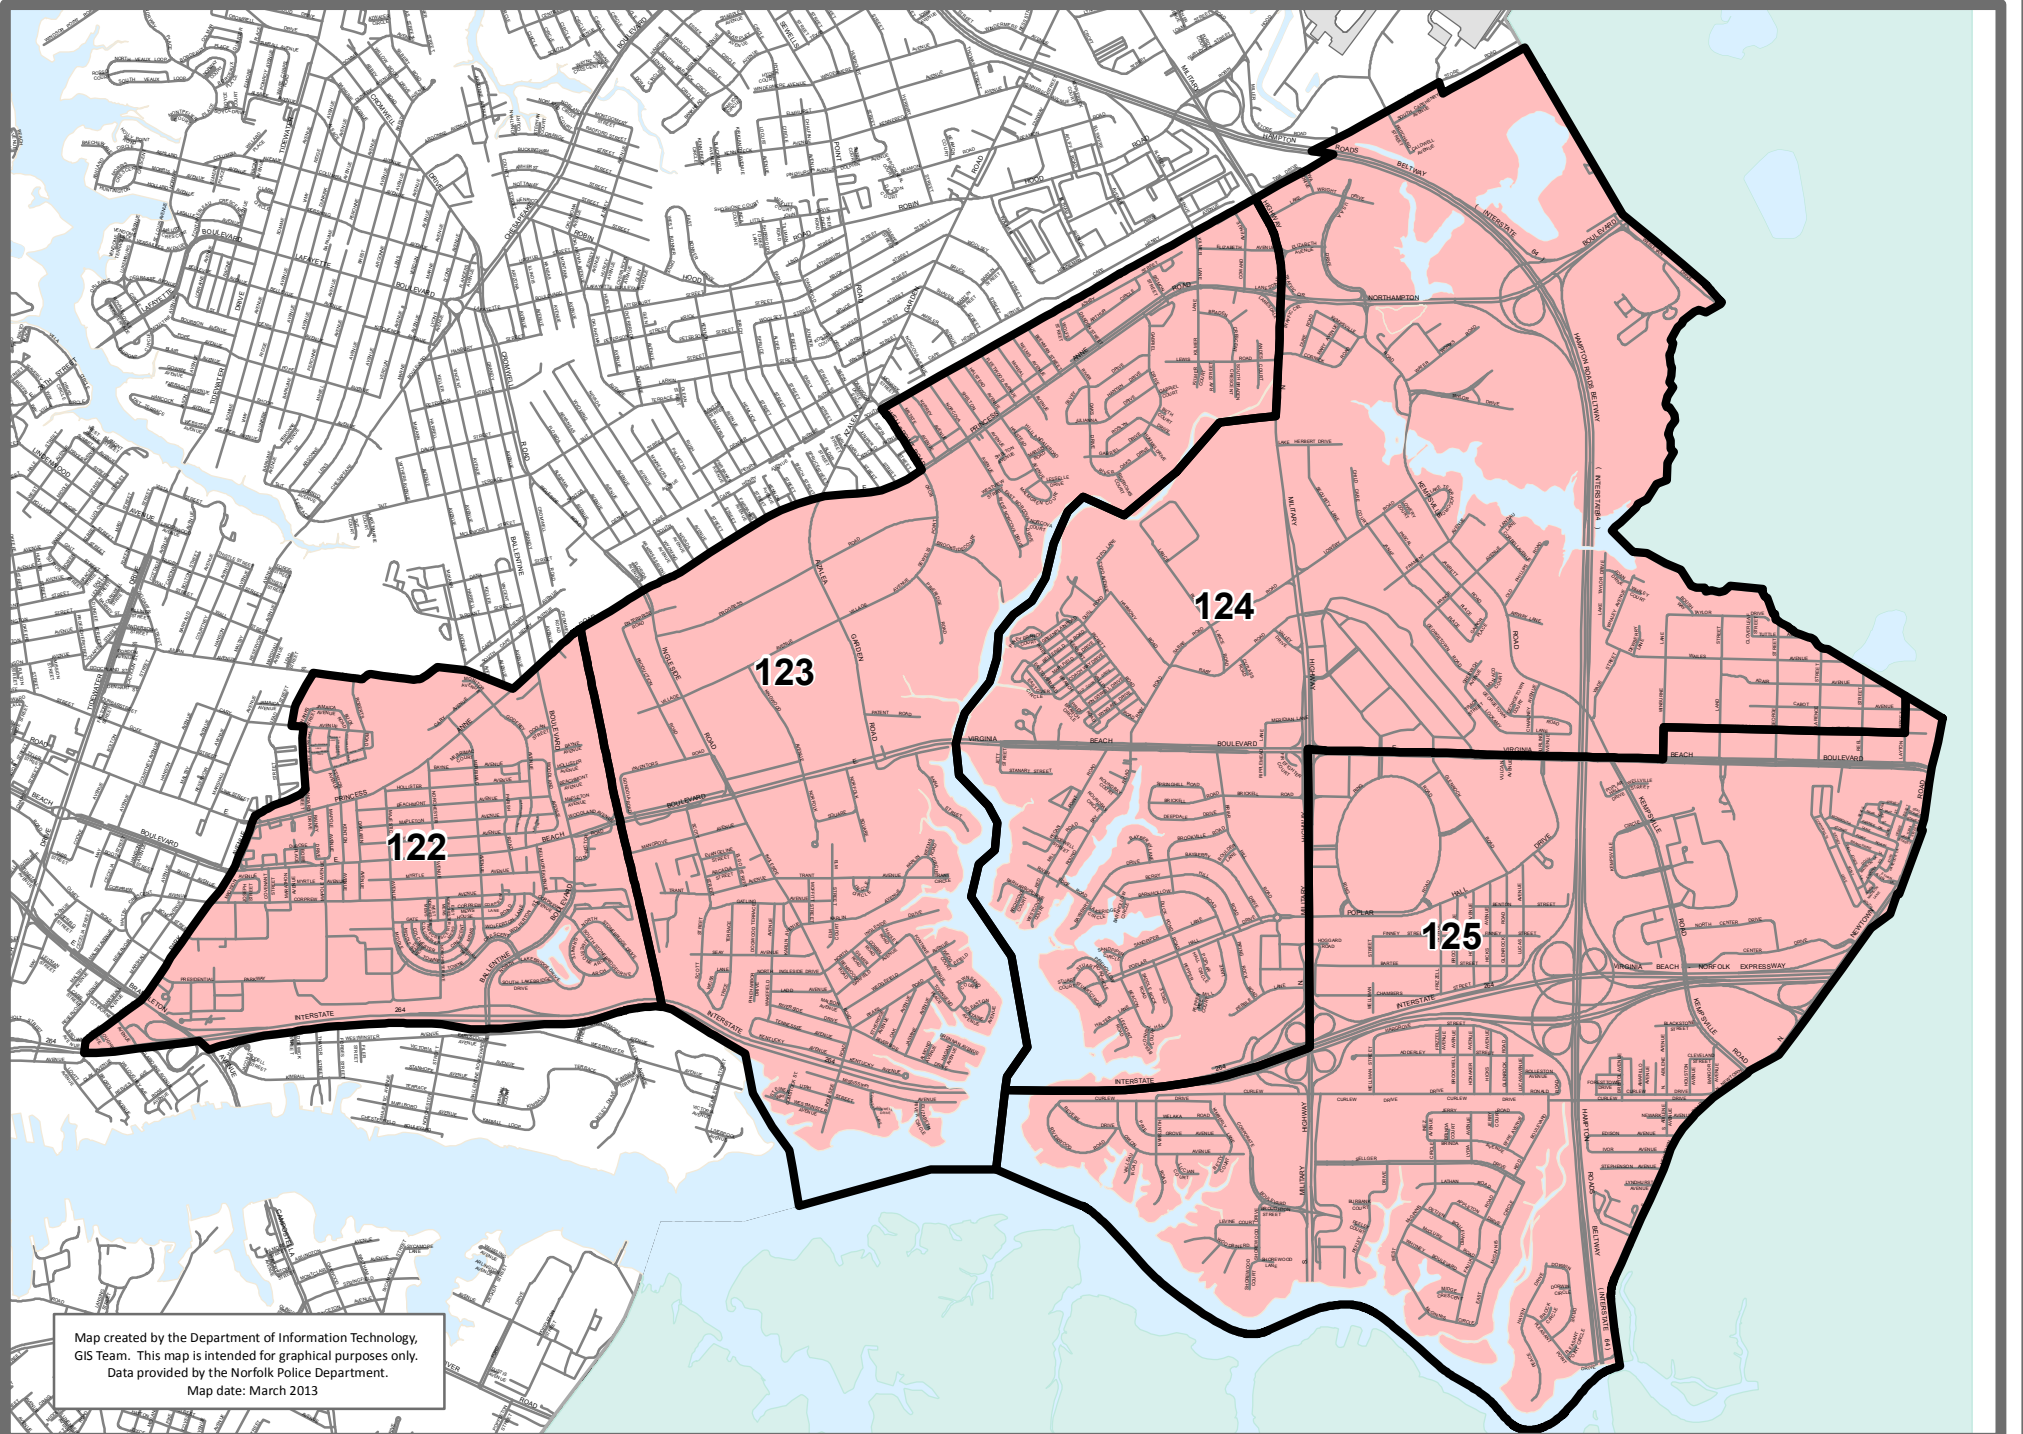

1st Precinct- Red Sector

City of Norfolk, Virginia

Map created by the Department of Information Technology, GIS Team. This map is intended for graphical purposes only. Data provided by the Norfolk Police Department. Map date: March 2013