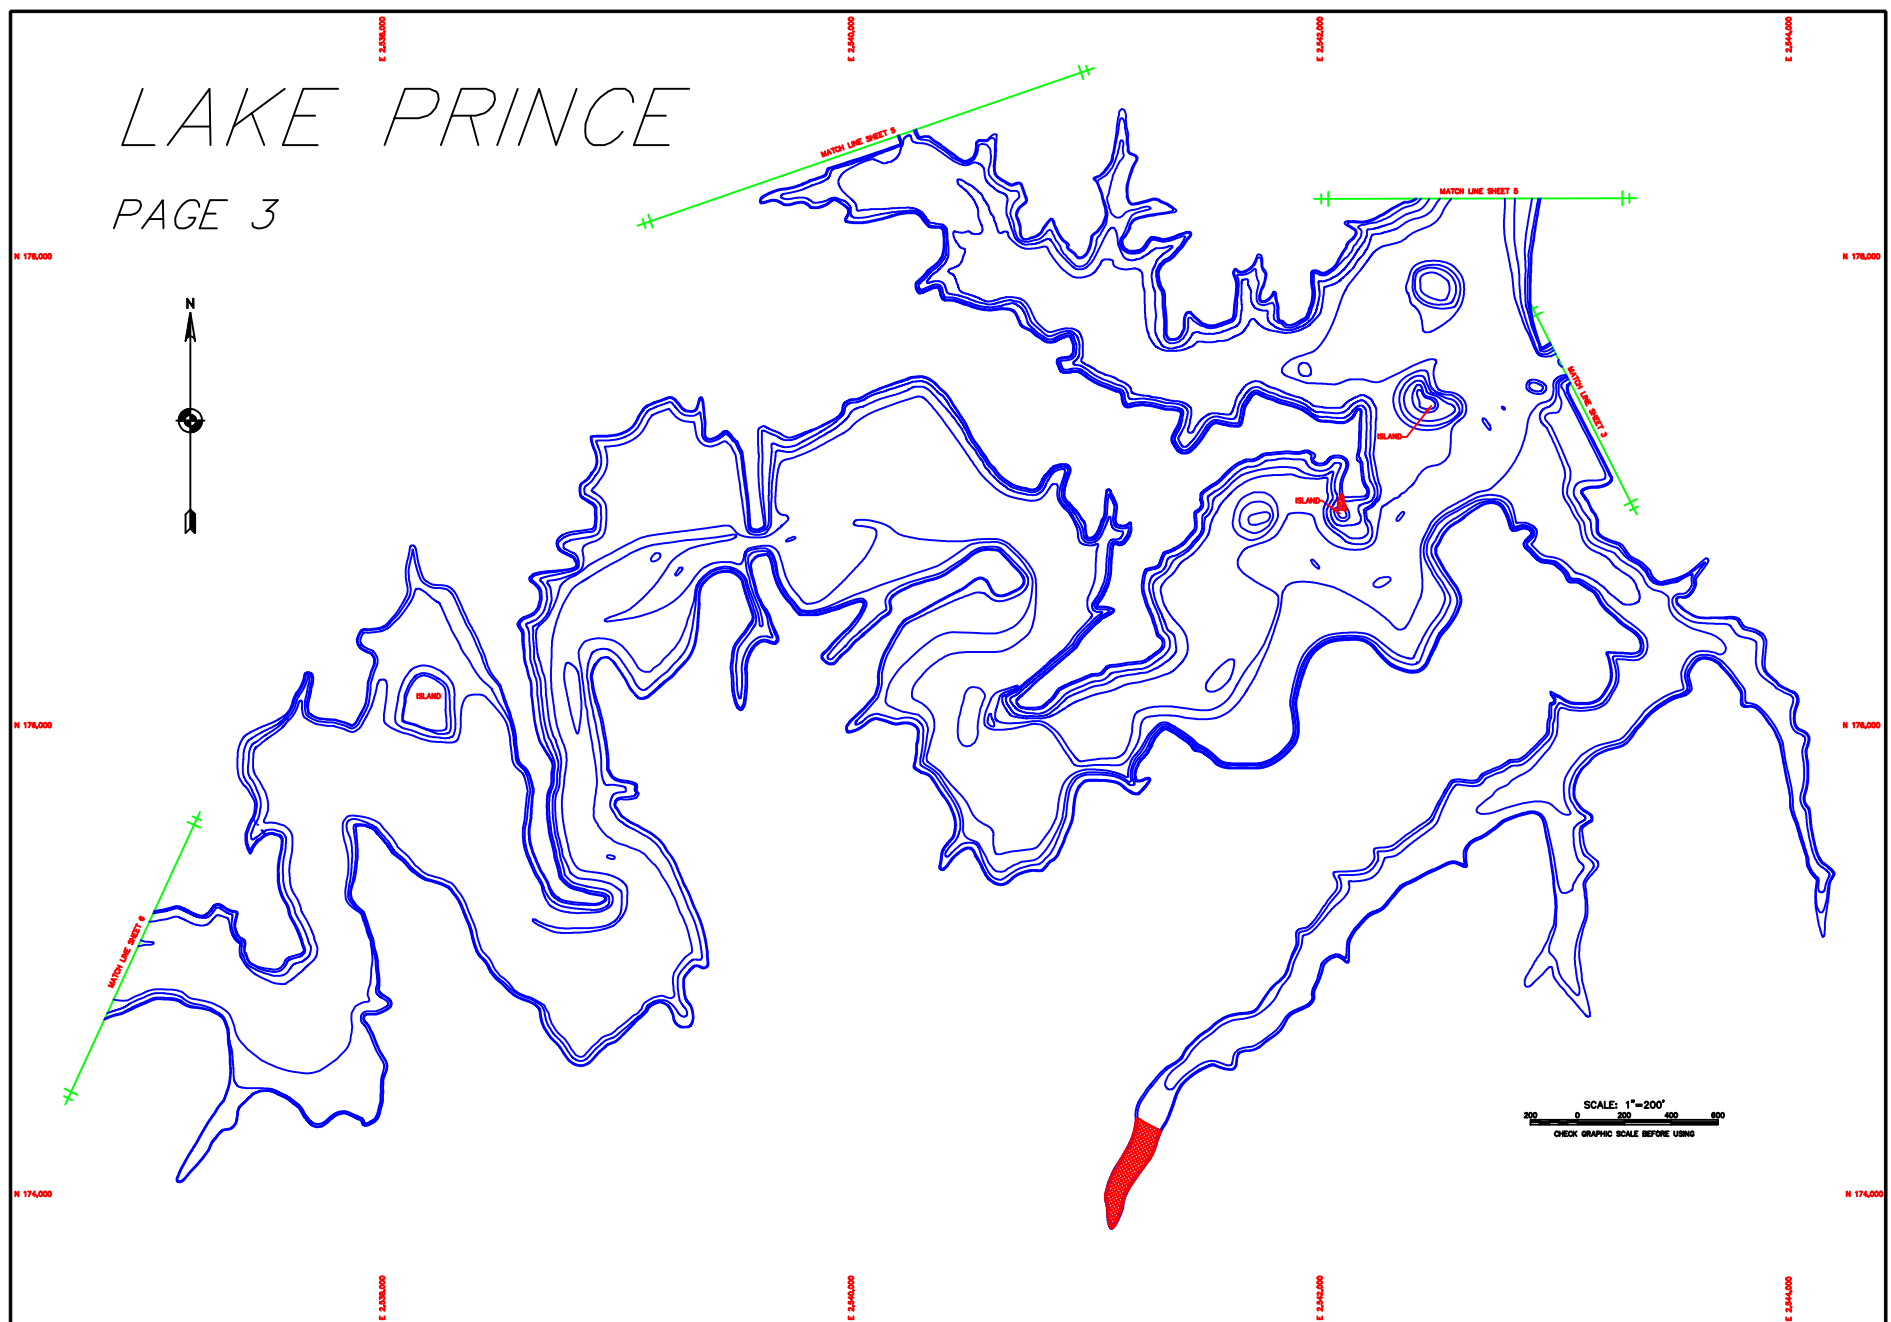

# LAKE PRINCE

PAGE 3

SCALE: 1"=200'  
0 200 400 600  
CHECK GRAPHIC SCALE BEFORE USING