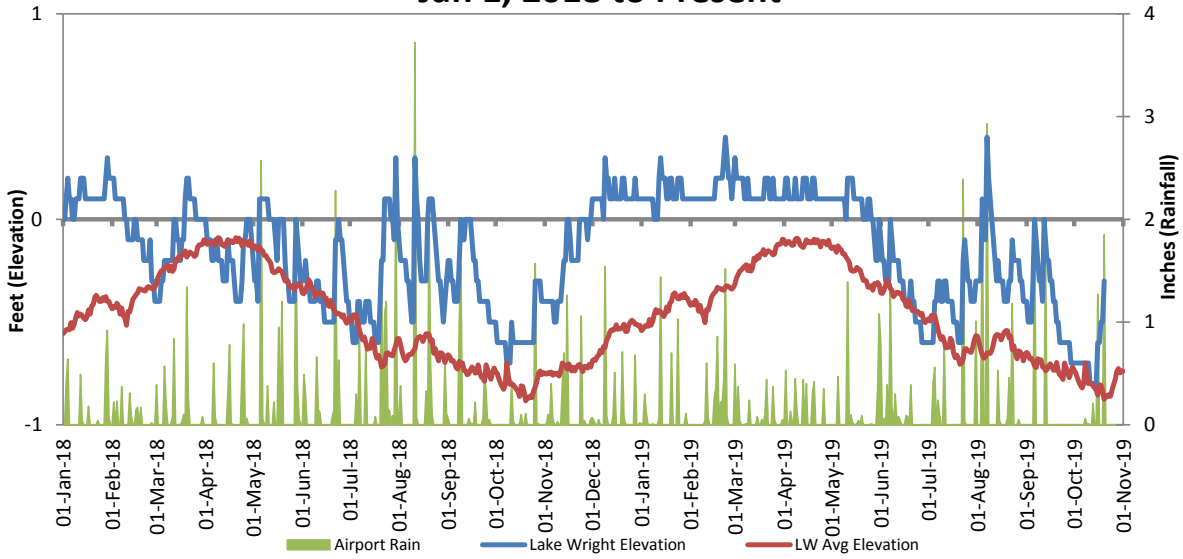

Lake Wright Elevation and Rainfall Jan 1, 2018 to Present

Reservoir Elevations Jan 1, 2018 to Present

Western Branch Elevation and Rainfall Jan 1, 2018 to Present

Burnt Mills Elevation and Rainfall Jan 1, 2018 to Present