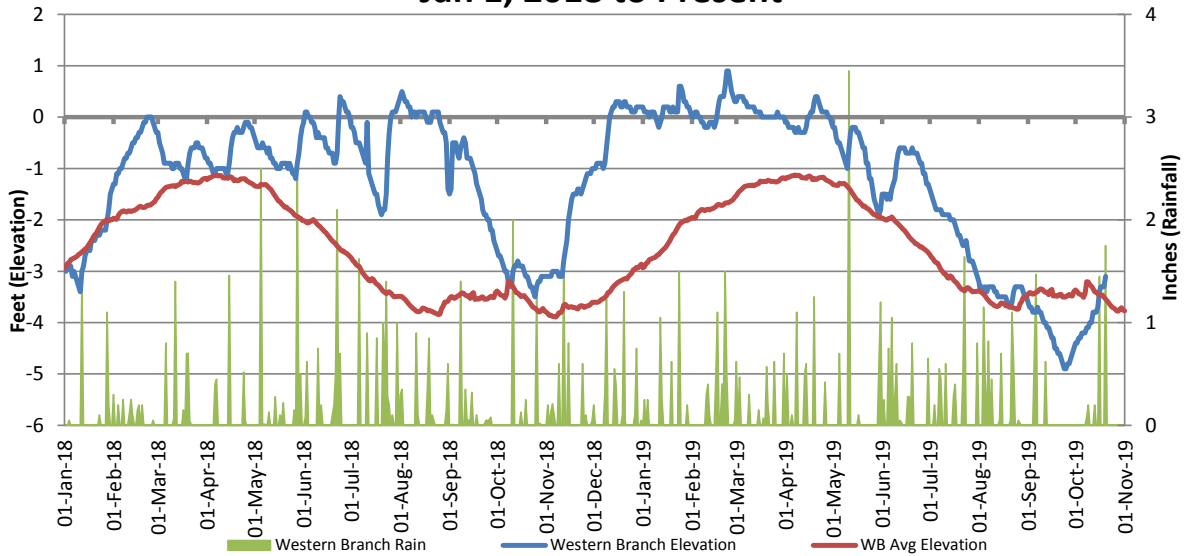

Lake Wright Elevation and Rainfall Jan 1, 2018 to Present

Reservoir Elevations Jan 1, 2018 to Present

Western Branch Elevation and Rainfall Jan 1, 2018 to Present

Burnt Mills Elevation and Rainfall Jan 1, 2018 to Present