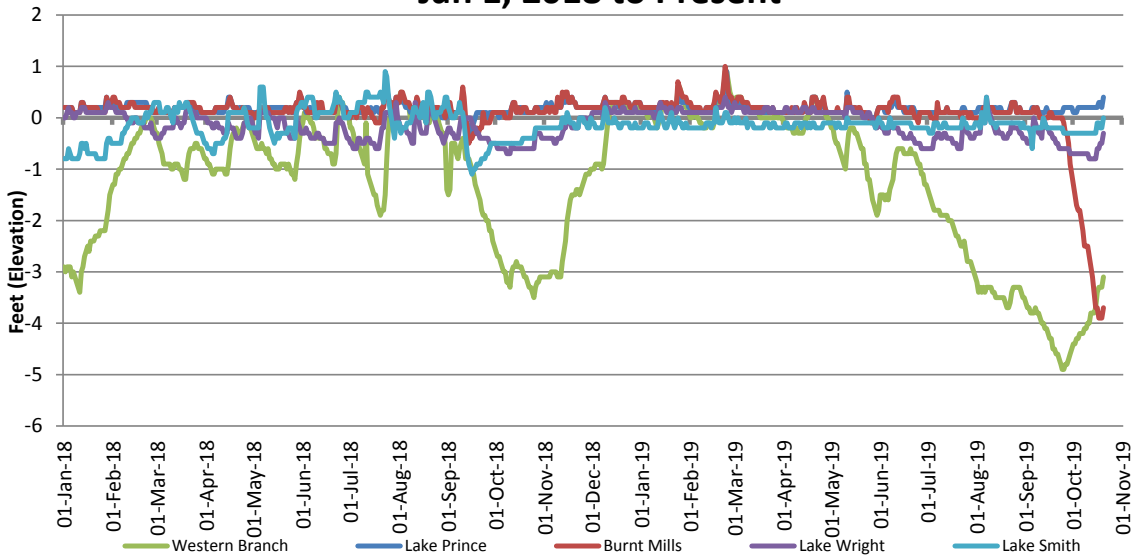

Lake Wright Elevation and Rainfall Jan 1, 2018 to Present

Reservoir Elevations Jan 1, 2018 to Present

Western Branch Elevation and Rainfall Jan 1, 2018 to Present

Burnt Mills Elevation and Rainfall Jan 1, 2018 to Present