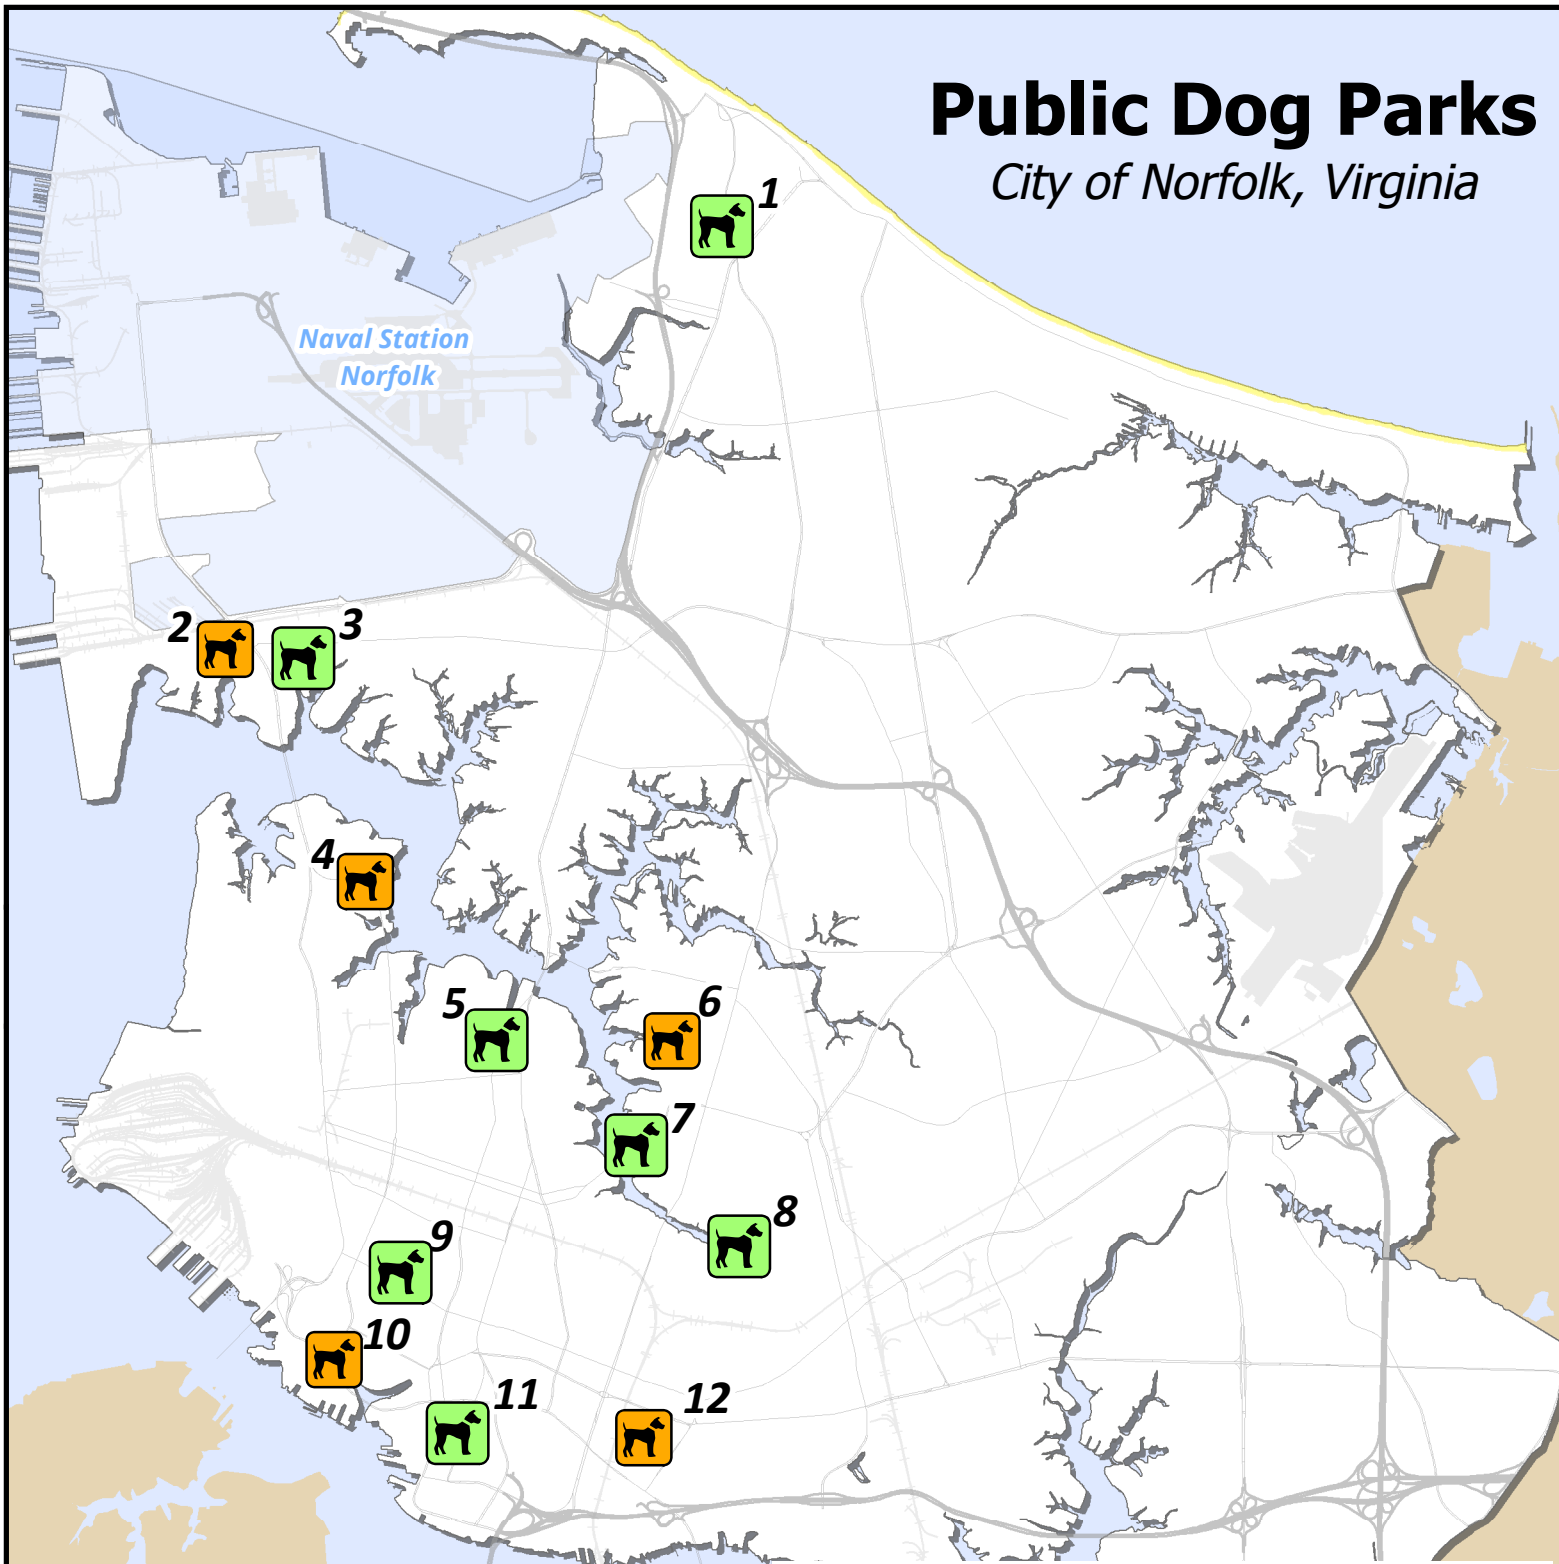

# Public Dog Parks

City of Norfolk, Virginia

Naval Station  
Norfolk

## Dog Parks

**Fenced Dog Park - (Unleashed)**

**Non-Fenced Dog Park - (Leashed)**

1. Maple Avenue Dog Park ~ 176 Maple Ave
2. Gleneagles Dog Park ~ Daniel Ave / Hampton Blvd
3. Meadowbrook Dog Park ~ 1625 W Little Creek Rd
4. Cambridge Crescent Dog Park ~ 6125 Carroll Place
5. Colonial Greenway Dog Park ~ 405 Delaware Ave
6. Winona Dog Park ~ 3400 Norway Place
7. Lafayette Dog Park ~ 1270 Lafayette Blvd

8. Tait Terrace Dog Park ~ 2717 Tait Terrace
9. Stockley Gardens Dog Park ~ 1300 Stockley Gardens
10. Hague Dog Park ~ Colley Ave / W Brambleton Ave
11. Granby Street Dog Walk ~ 400 Granby St
12. Brambleton Dog Park ~ 1306 Corprew Ave
13. Berkley Dog Park ~ 500 Culpepper St