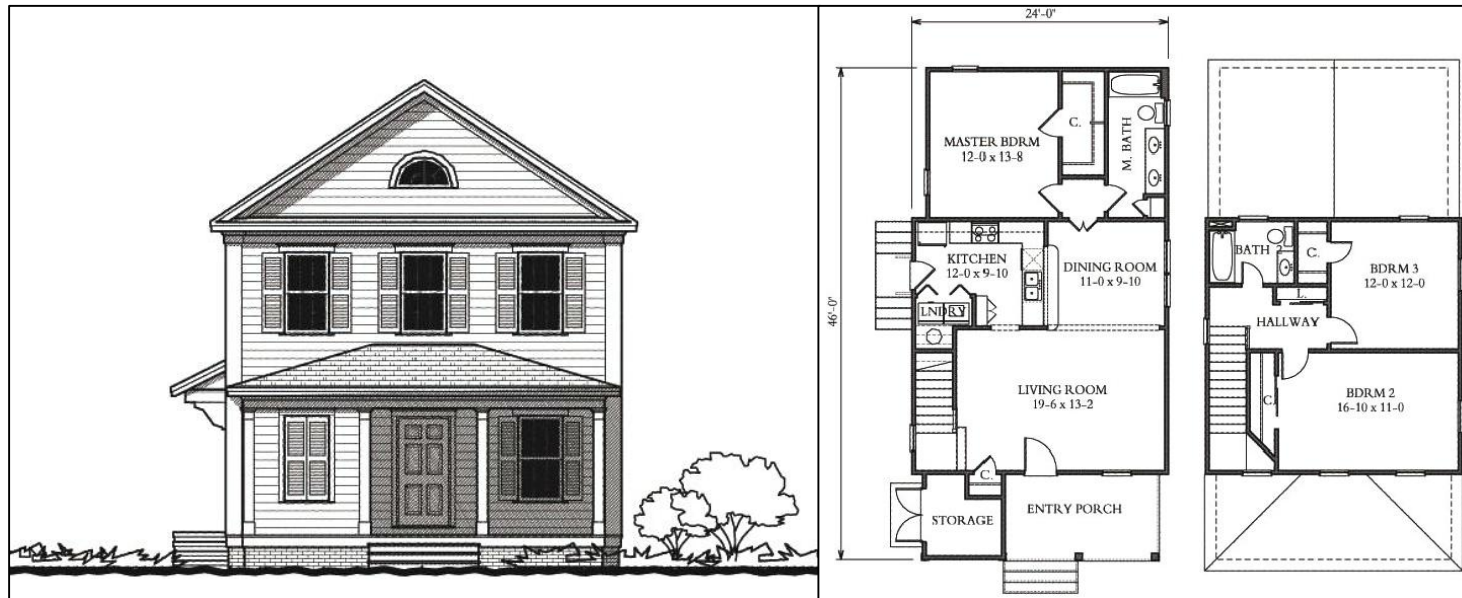

G. M. Frech & Associates

www.coastalarchitect
Phone (757) 498-9800

The Marcia
1,646 Sq Ft.
3 Bedrooms
2.5 Baths

First Floor

Second Floor

Building Footprint: 24' x 46'