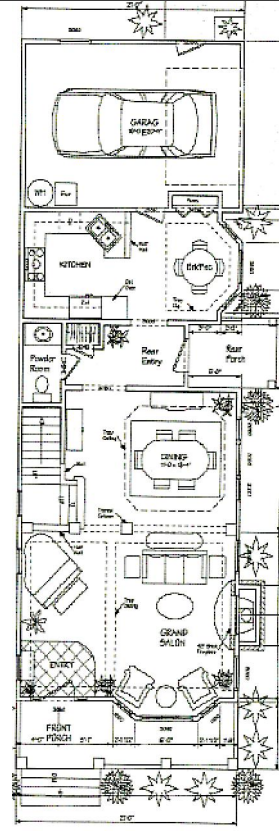

Neighborhood Design
and Resource Center

Art Ross Designs LTD.

art@artrossdesigns.com
Phone (757) 498-1468

**Plan #
A-1497**
2,074 Sq Ft.
3 Bedrooms
2.5 Baths

Conceptual Front Elevation

First Floor

Second Floor

Building Footprint: 21' x 59'

COME HOME TO
NORFOLK
Now