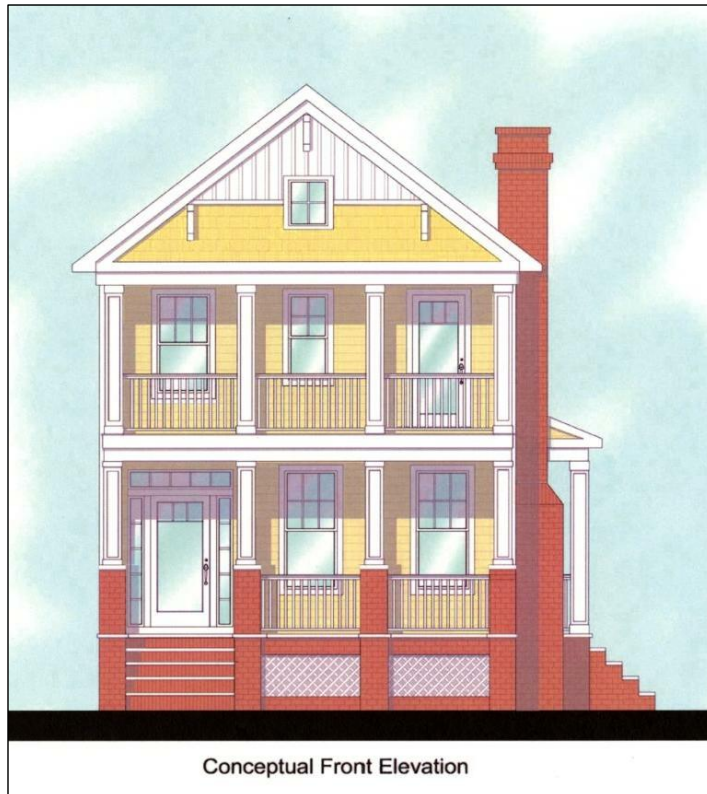

Neighborhood Design
and Resource Center

Art Ross Designs LTD.

art@artrossdesigns.com
Phone (757) 498-1468

**Plan #
A-1497**
2,074 Sq Ft.
3 Bedrooms
2.5 Baths

Conceptual Front Elevation

First Floor

Second Floor

Building Footprint: 21' x 59'

COME HOME TO
NORFOLK
Now