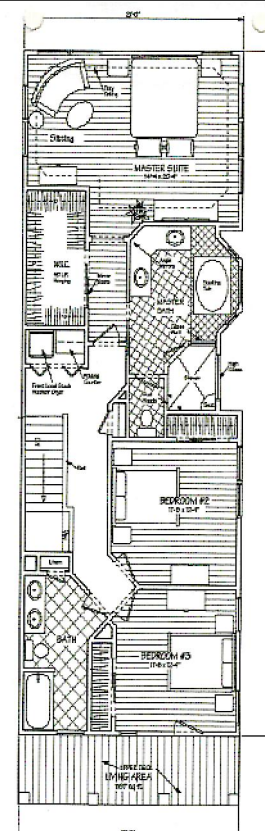

Neighborhood Design
and Resource Center

Art Ross Designs LTD.

art@artrossdesigns.com
Phone (757) 498-1468

**Plan #
A-1497**
2,074 Sq Ft.
3 Bedrooms
2.5 Baths

Conceptual Front Elevation

First Floor

Second Floor

Building Footprint: 21' x 59'

COME HOME TO
NORFOLK
Now