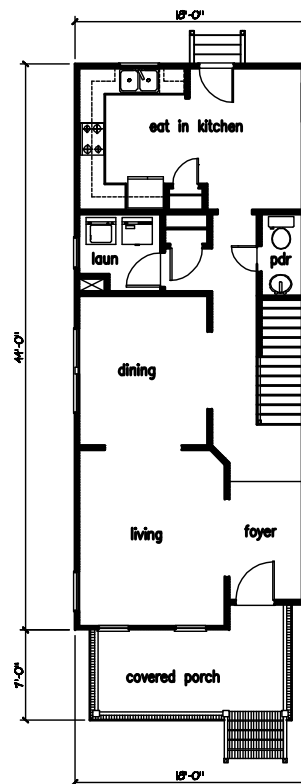

Neighborhood Design
and Resource Center

Lyons Design Concepts Residential Designs

www.lyonsdci.com
Phone (757) 485-7922

Plan - Stratford

1,560 Sq Ft.
3 Bedrooms
2.5 Baths

FRONT ELEVATION

FIRST FLOOR PLAN

SECOND FLOOR PLAN

Building Footprint: 18' x 44'

COME HOME TO
NORFOLK
Now