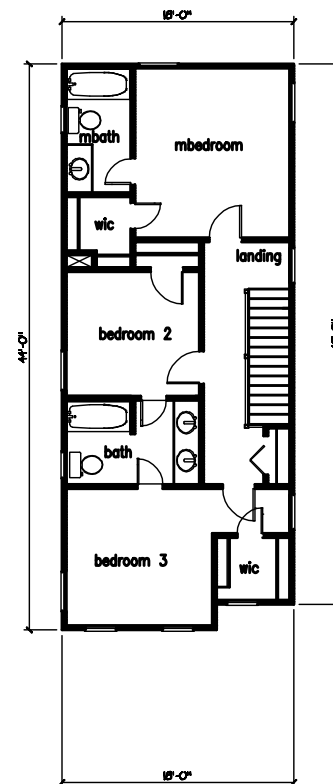

Neighborhood Design
and Resource Center

Lyons Design Concepts Residential Designs

www.lyonsdci.com
Phone (757) 485-7922

Plan - Stratford

1,560 Sq Ft.
3 Bedrooms
2.5 Baths

FRONT ELEVATION

FIRST FLOOR PLAN

SECOND FLOOR PLAN

Building Footprint: 18' x 44'

COME HOME TO
NORFOLK
Now