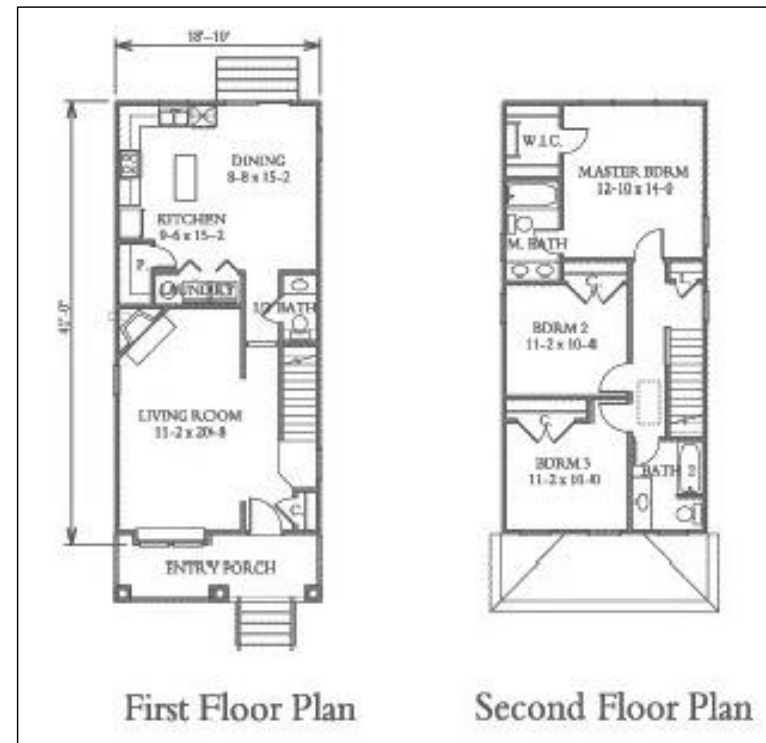

Neighborhood Design
and Resource Center

G. M. Frech & Associates

www.coastalarchitect
Phone (757) 498-9800

The Ann Street
1,621 Sq Ft.
3 Bedrooms
2.5 Baths

COME HOME TO
NORFOLK
Now

Building Footprint: 18'-10" x 42'