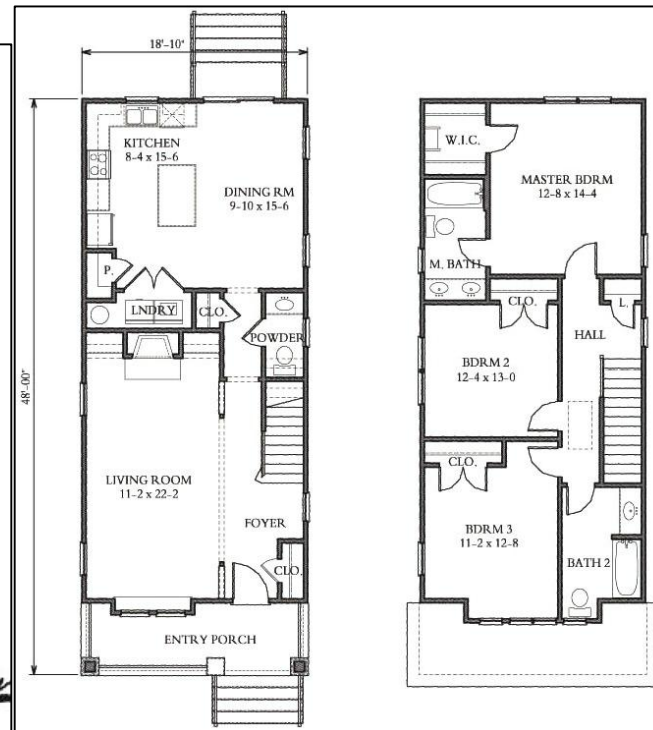

Neighborhood Design
and Resource Center

G. M. Frech & Associates

www.coastalarchitect
Phone (757) 498-9800

The Roycroft

1,608 Sq Ft.
3 Bedrooms
2.5 Baths

First Floor

Second Floor

Building Footprint: 18'-10" x 48'