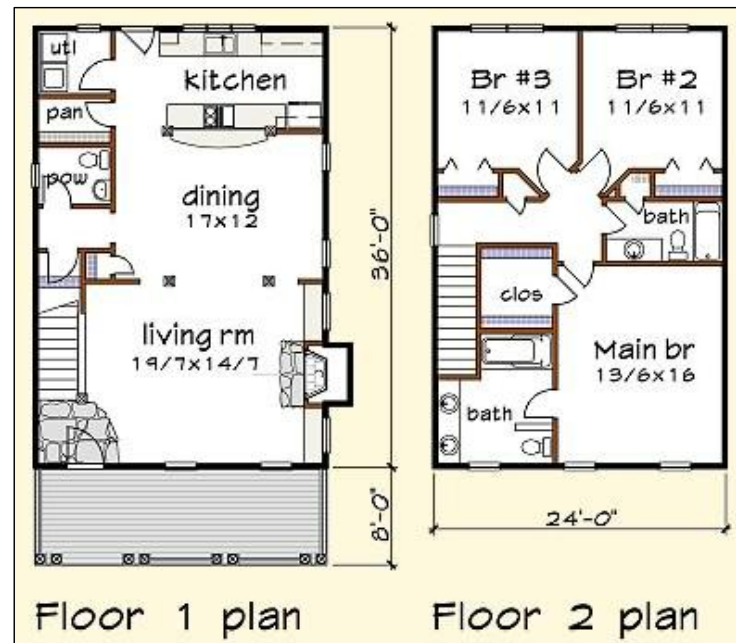

Neighborhood Design
and Resource Center

Thompson Plans Plan Book Online

www.thompsonplans.com
Phone (828) 627-1479

**Plan #
1619B**
1,648 Sq Ft.
3Bedrooms
2.5 Baths

COME HOME TO
NORFOLK
Now

Building Footprint: 24' x 36'