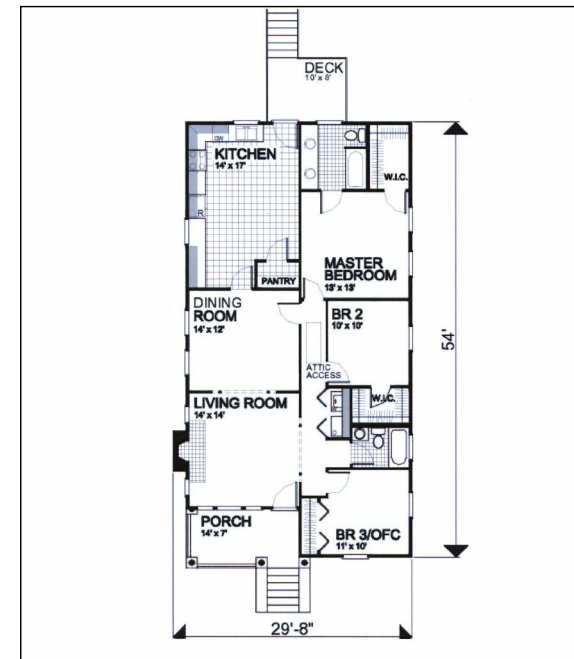

Neighborhood Design
and Resource Center

Planhouse House Plan Book Online

www.houseplan.com
Phone (601) 939-2828

Plan #
15-001-110

1,531 Sq Ft.
3 Bedrooms
2 Baths

First Floor

COME HOME TO
NORFOLK
Now

Building Footprint: 29'-8" x 54'