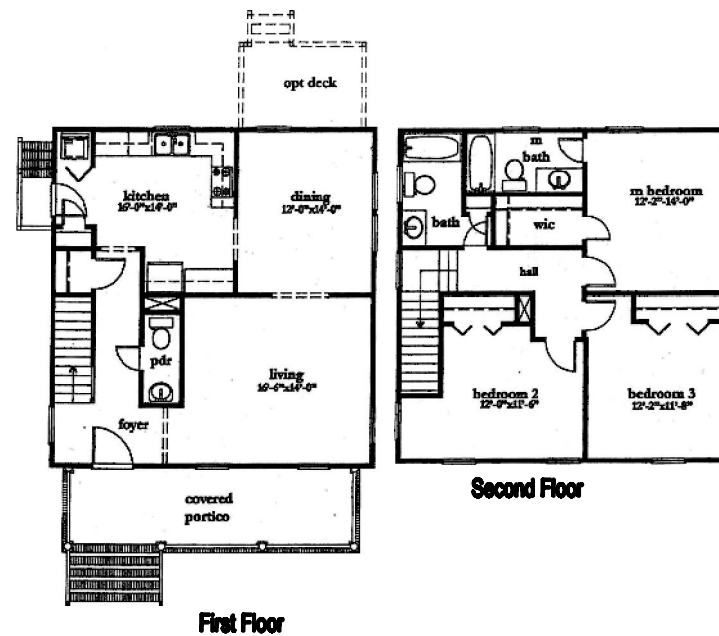

Neighborhood Design
and Resource Center

Lyons Design Concepts Residential Designs

www.lyonsdci.com
Phone (757) 485-7922

Cape Whitehill

1,568 Sq Ft.
3 Bedrooms
2.5 Baths

COME HOME TO
NORFOLK
Now

Building Footprint: 30' x 28'