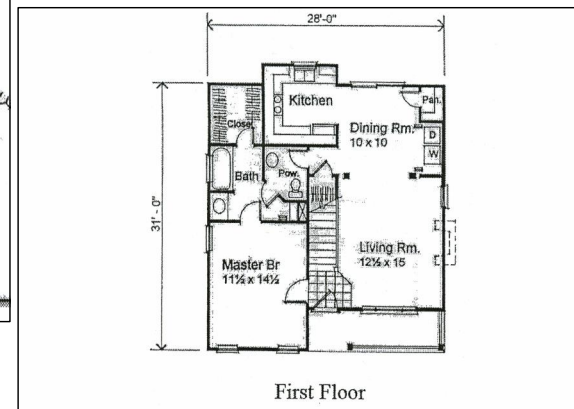

Neighborhood Design
and Resource Center

TND

Traditional Neighborhood Design

www.tndhomes.com
Phone 1-888-505-1001

Plan #
RT-1204-D

1,294 Sq Ft.
3 Bedrooms
2 Baths

Building Footprint: 28' x 31'

COME HOME TO
NORFOLK
Now