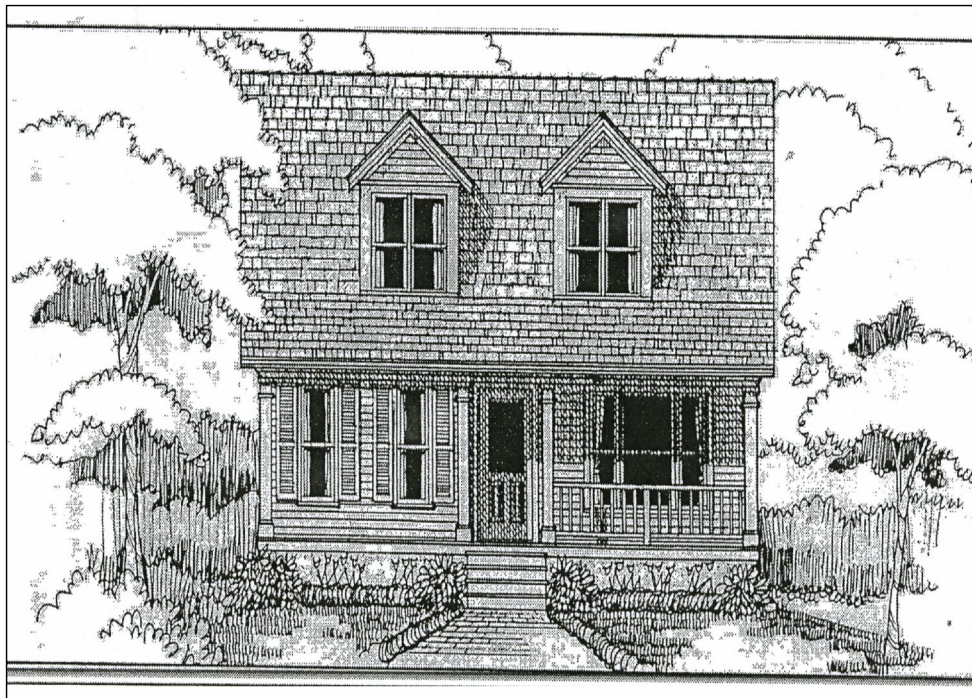

Neighborhood Design
and Resource Center

TND

Traditional Neighborhood Design

www.tndhomes.com
Phone 1-888-505-1001

Plan #
RT-1204-D

1,294 Sq Ft.
3 Bedrooms
2 Baths

Building Footprint: 28' x 31'

COME HOME TO
NORFOLK
Now