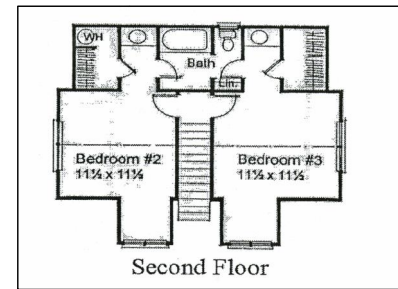

Neighborhood Design
and Resource Center

TND

Traditional Neighborhood Design

www.tndhomes.com
Phone 1-888-505-1001

Plan #
RT-1204-D

1,294 Sq Ft.
3 Bedrooms
2 Baths

Building Footprint: 28' x 31'

COME HOME TO
NORFOLK
Now