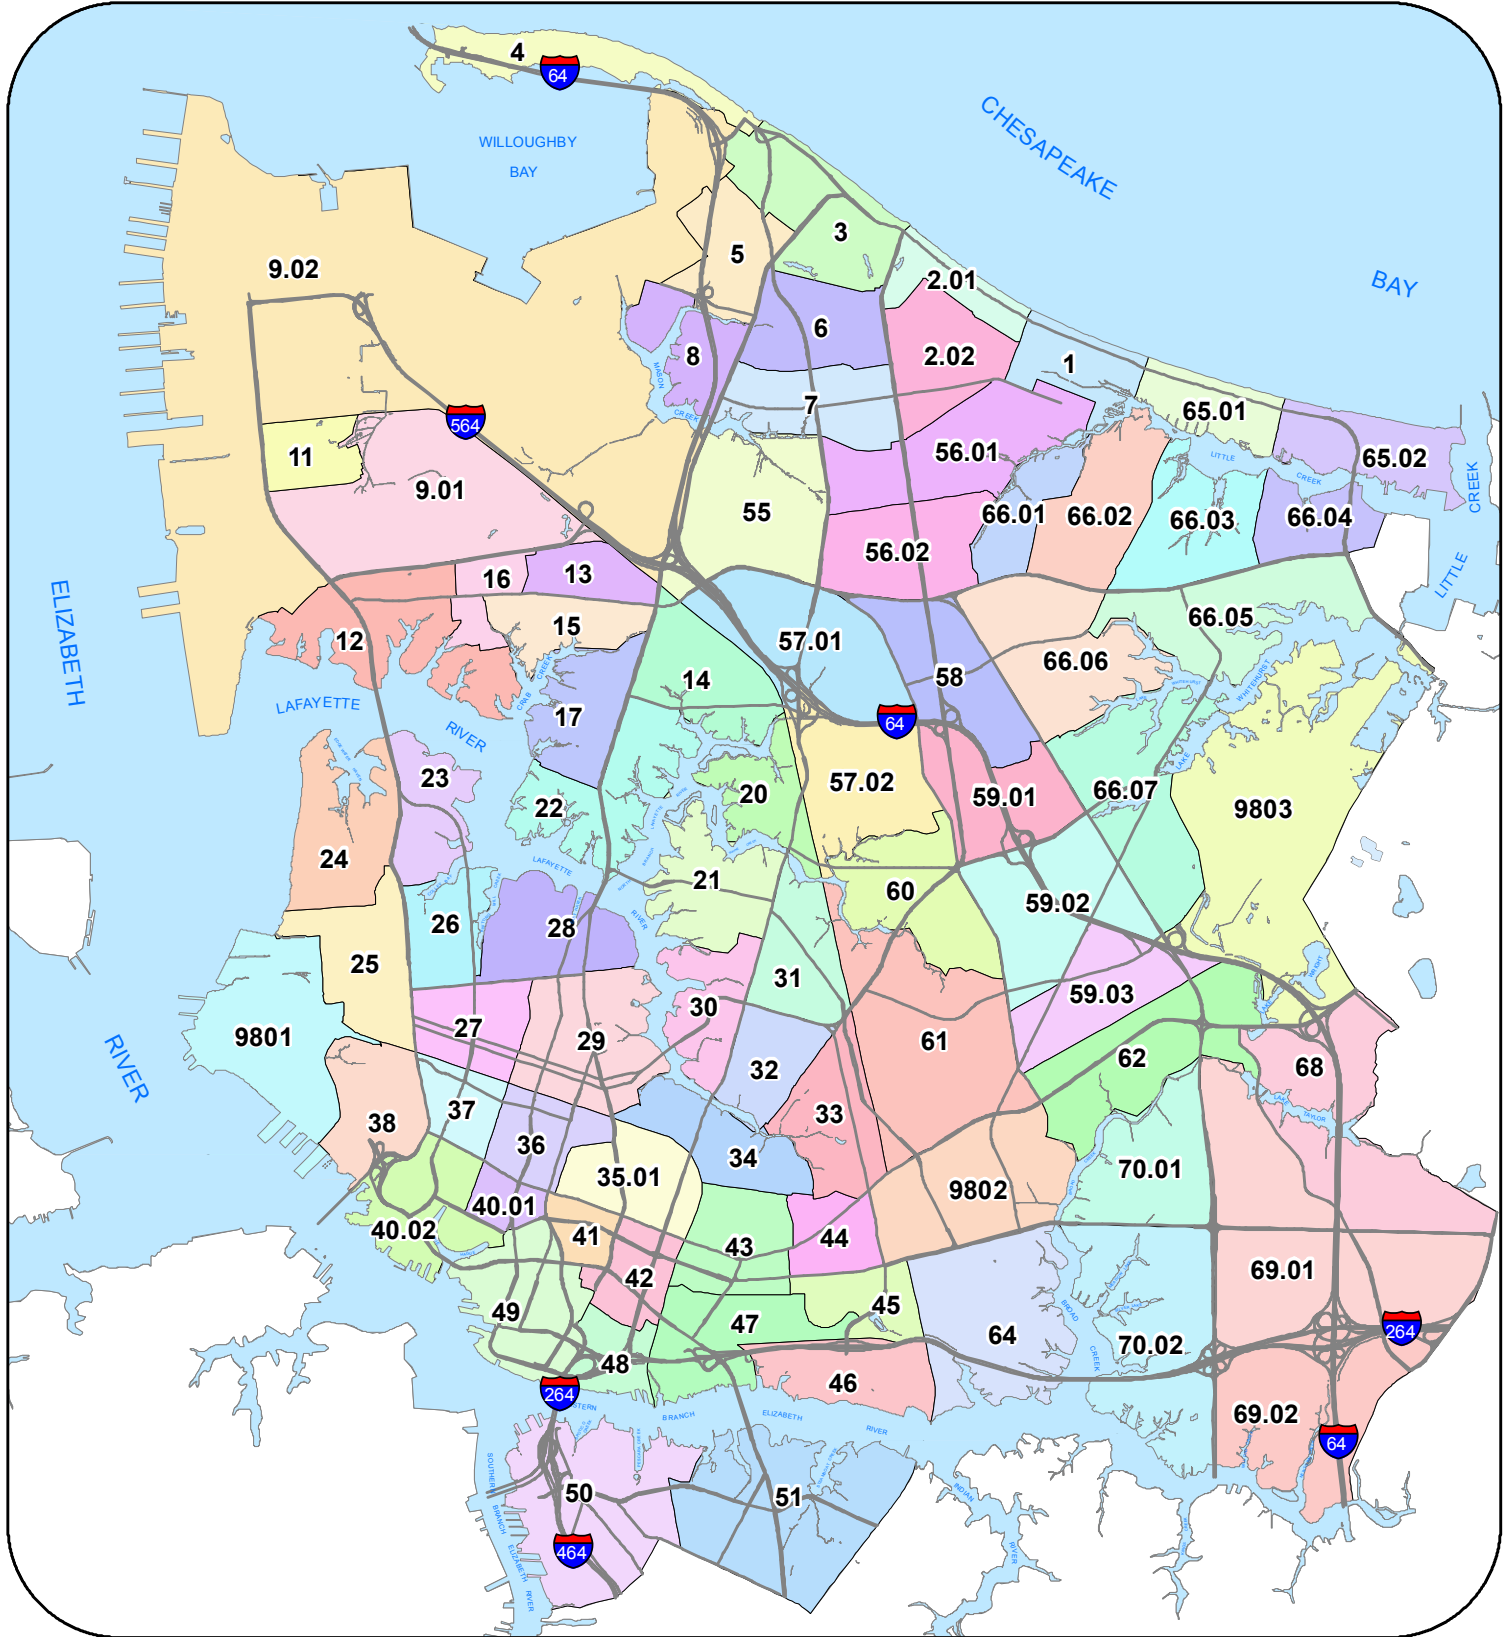

Census Tracts

City of Norfolk, Virginia

Created by the Department of Communications and Technology, GIS Bureau. This map is intended for graphic purposes only.
Date: December 2013