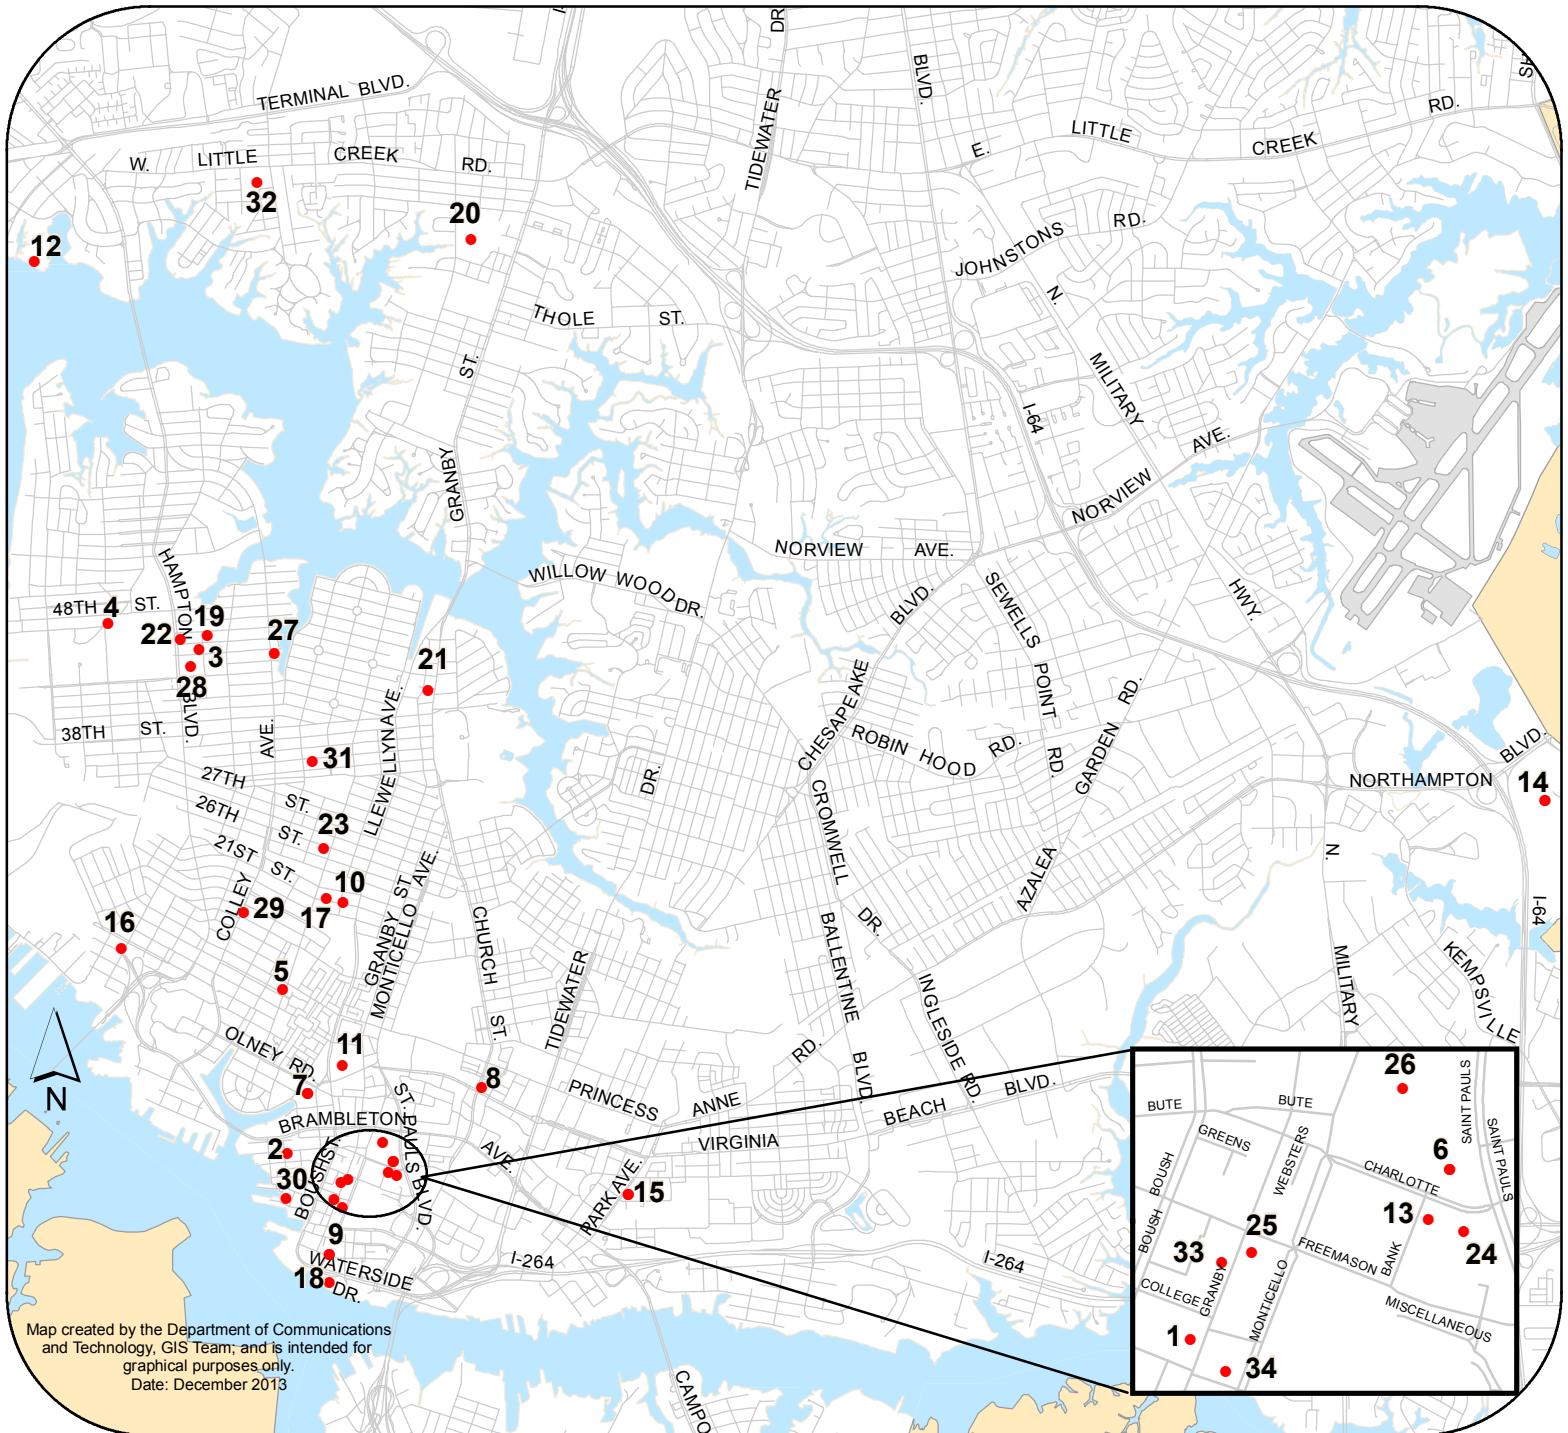

## City of Norfolk, Virginia

Map created by the Department of Communications and Technology, GIS Team; and is intended for graphical purposes only.  
Date: December 2013

- |   |  |   |
|---|--|---|
| <ul style="list-style-type: none"> <li>1. 757 Creative Space</li> <li>2. Artworks</li> <li>3. Baron and Elin Gordon Galleries at ODU</li> <li>4. Chandler Hall, Diehn Fine and Performing Arts Center</li> <li>5. Charles Kello Galleries</li> <li>6. Chrysler Hall &amp; Generic Theatre Stage Downunder</li> <li>7. Chrysler Museum of Art &amp; the Glass Studio &amp; Kaufman Theatre at Chrysler Museum</li> <li>8. Crispus Attucks Theatre</li> <li>9. d'Art Center &amp; Selden Arcade and Gallery</li> <li>10. Governor's School Gallery</li> <li>11. Harrison Opera House</li> </ul> | <ul style="list-style-type: none"> <li>12. Hermitage Museum and Gardens</li> <li>13. Hixon Theatre at Virginia Arts Festival</li> <li>14. Johnson Theatre at Norfolk Academy &amp; Price Auditorium at Norfolk Academy</li> <li>15. L. Douglas Wilder Center at Norfolk State University &amp; Harrison B. Wilson Gallery at NSU</li> <li>16. Little Theatre of Norfolk</li> <li>17. Lorrie Saunders Gallery</li> <li>18. Mayer Fine Art</li> <li>19. Monarch Theatre at ODU</li> <li>20. Norfolk Fitness and Wellness Center</li> <li>21. One Eleven Gallery</li> <li>22. ODU University Theatre</li> </ul> | <ul style="list-style-type: none"> <li>23. ODU University Theatre</li> <li>24. Park Place Child Life Center</li> <li>25. Pery Family Theatre in Hurrah Studios</li> <li>26. Roper Theatre</li> <li>27. Scope</li> <li>28. Scott London Gallery</li> <li>29. Ted Constant Center</li> <li>30. The Harbor Gallery</li> <li>31. The Pagoda</li> <li>32. The Venue on 35th</li> <li>33. Titus Town Recreation Center</li> <li>34. Todd Rosenlieb Dance Benjack Studio Theatre</li> <li>34. Wells Theatre</li> </ul> |
|---|--|---|