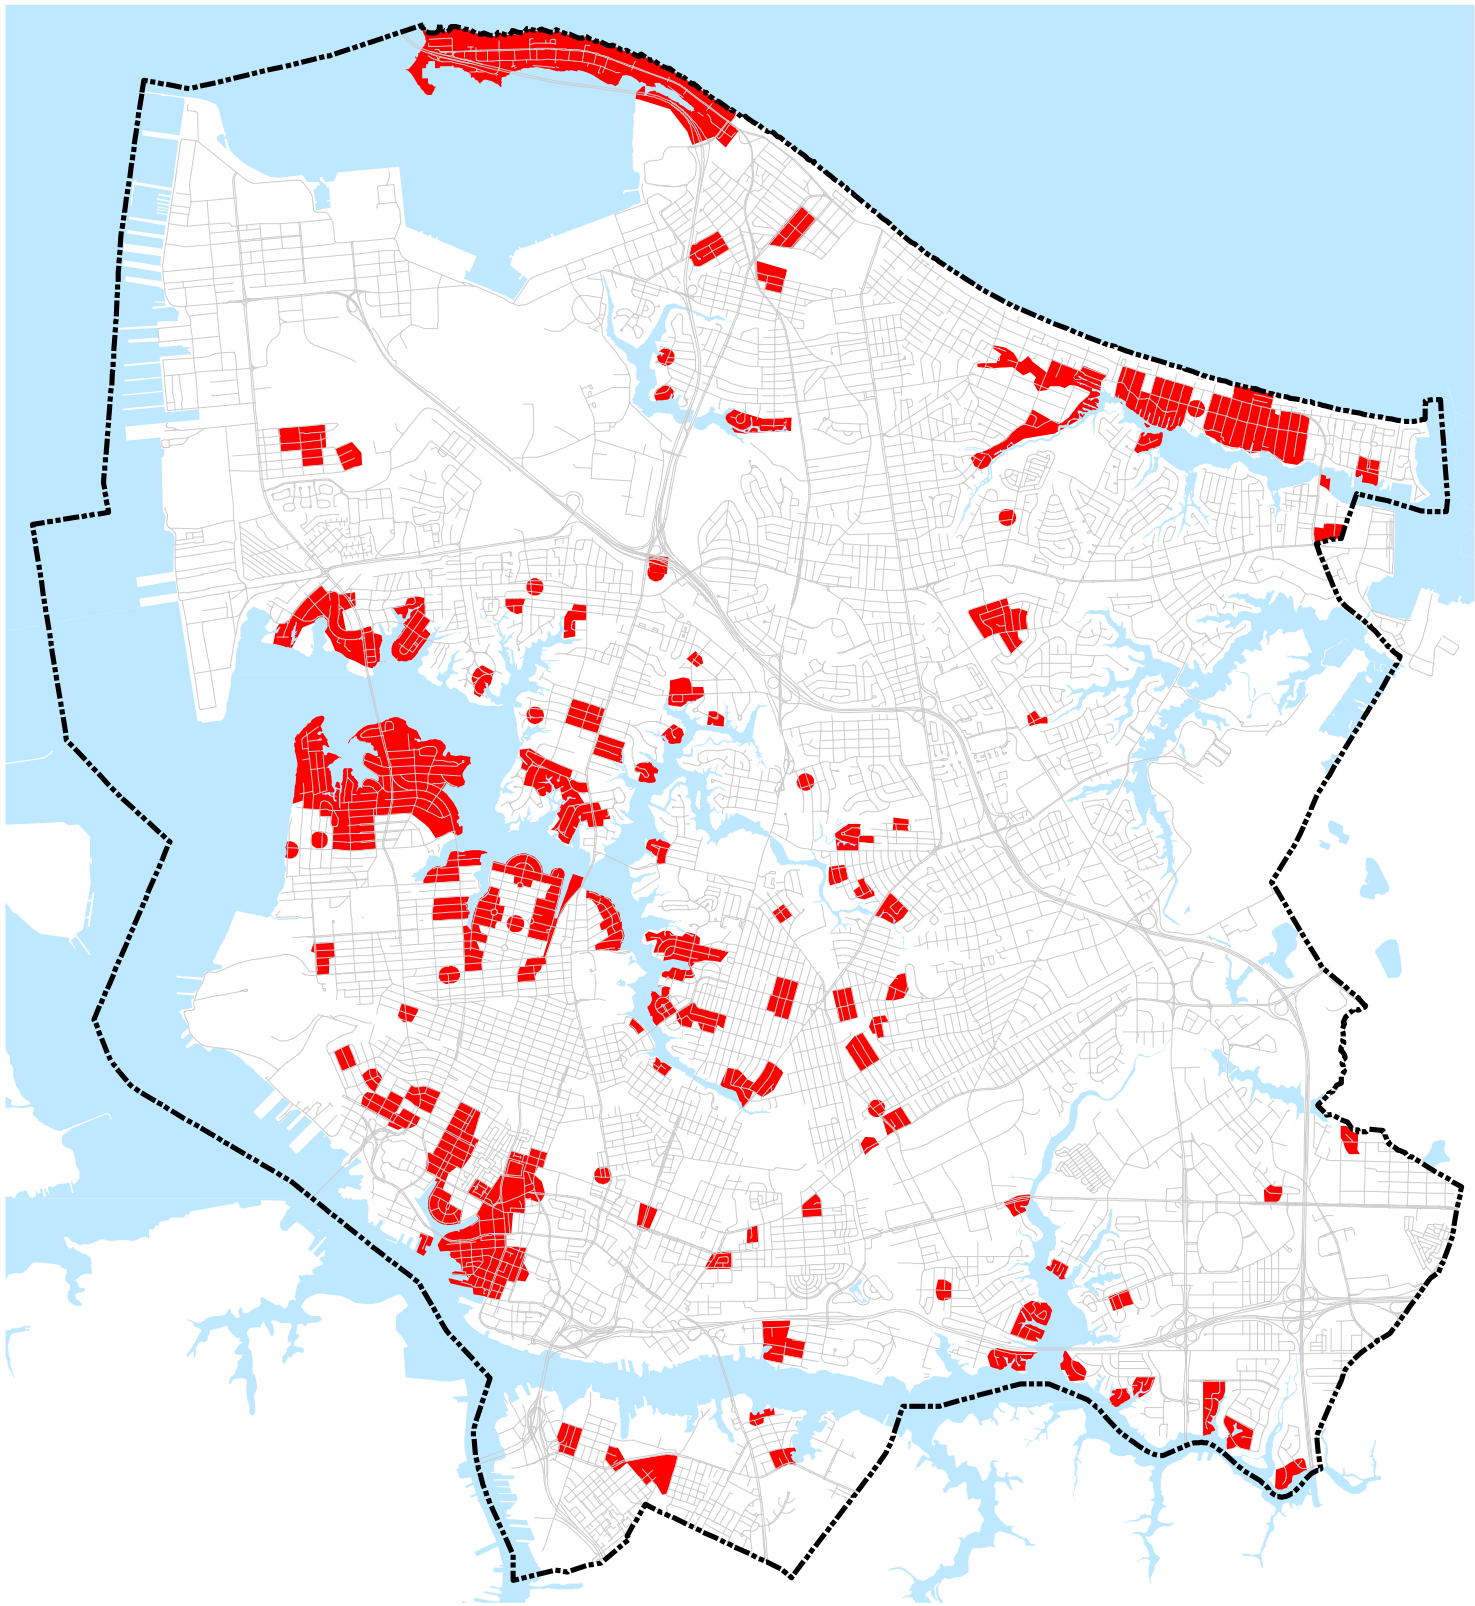

Repetitive Flood Loss Areas

 Repetitive Flood Loss Areas

This map for graphic purposes only
Prepared by Department of City Planning
Date: July 31, 2018