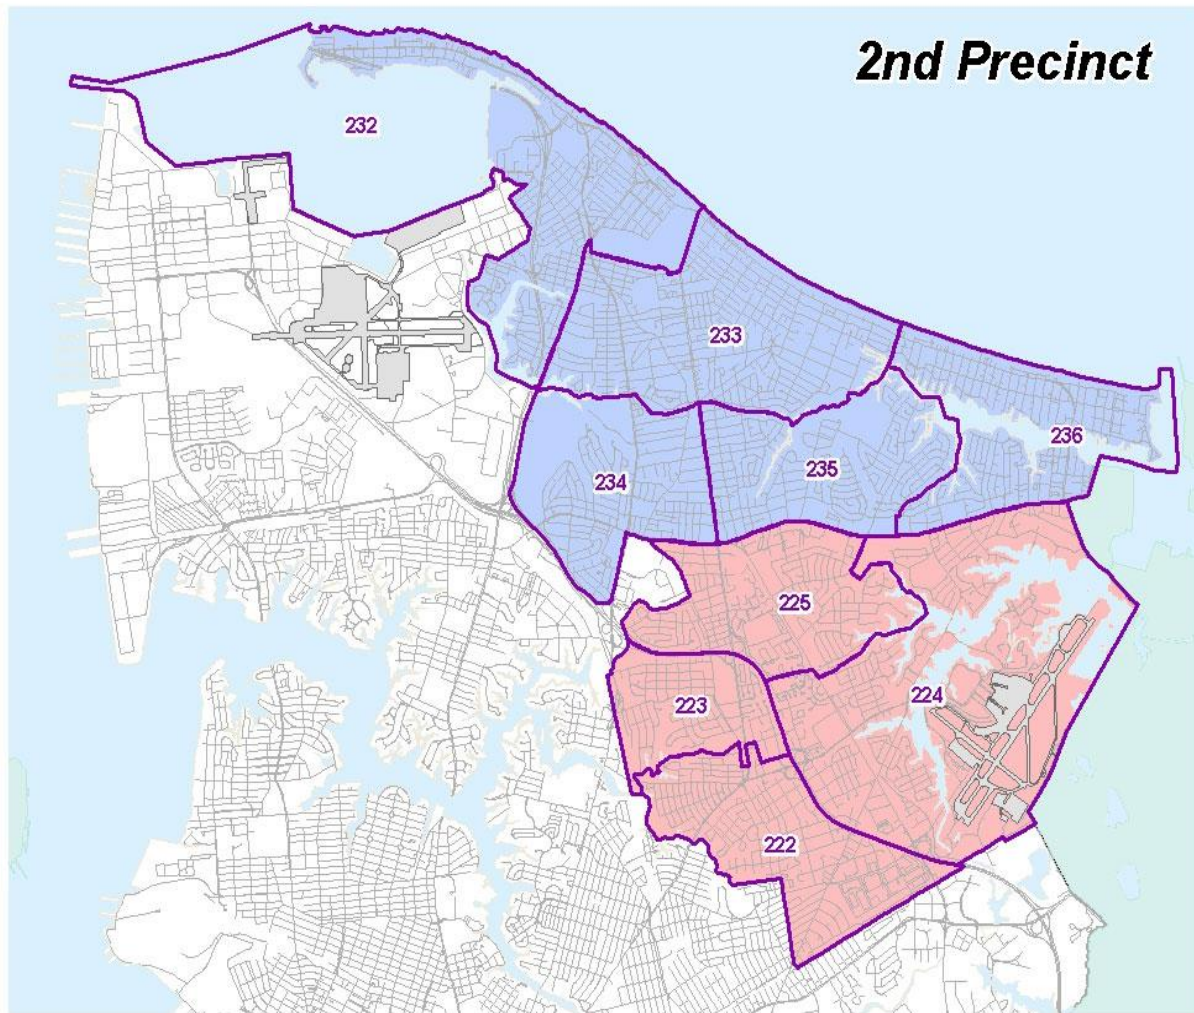

Norfolk PD Precincts – Community Resource Officer Contact Info

NPD 1st Precinct

- Green Sector CRO: 664-7230
- Blue Sector CRO: 664-7000
- Red Sector CRO: 664-7000

Norfolk PD Precincts – Community Resource Officer Contact Info

NPD 2nd Precinct

- Blue Sector CRO: 664-6922
- Red Sector CRO: 664-6922

Norfolk PD Precincts – Community Resource Officer Contact Info

NPD 3rd Precinct

- Blue Sector CRO: 823-4437
- Red Sector CRO: 823-4424