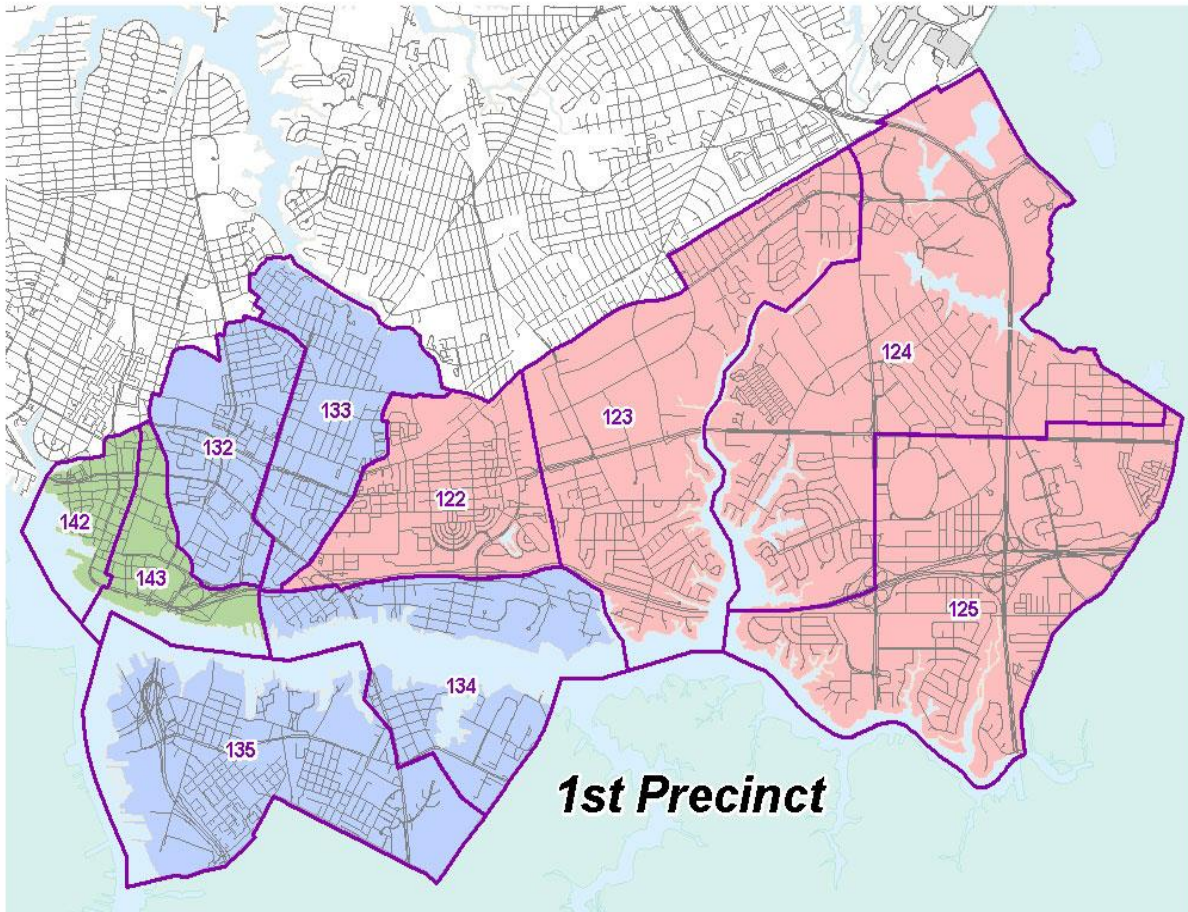

Norfolk PD Precincts – Community Resource Officer Contact Info

NPD 1st Precinct

- Green Sector CRO: 664-7230
- Blue Sector CRO: 664-7000
- Red Sector CRO: 664-7000

Norfolk PD Precincts – Community Resource Officer Contact Info

NPD 2nd Precinct

- Blue Sector CRO: 664-6922
- Red Sector CRO: 664-6922

Norfolk PD Precincts – Community Resource Officer Contact Info

NPD 3rd Precinct

- Blue Sector CRO: 823-4437
- Red Sector CRO: 823-4424