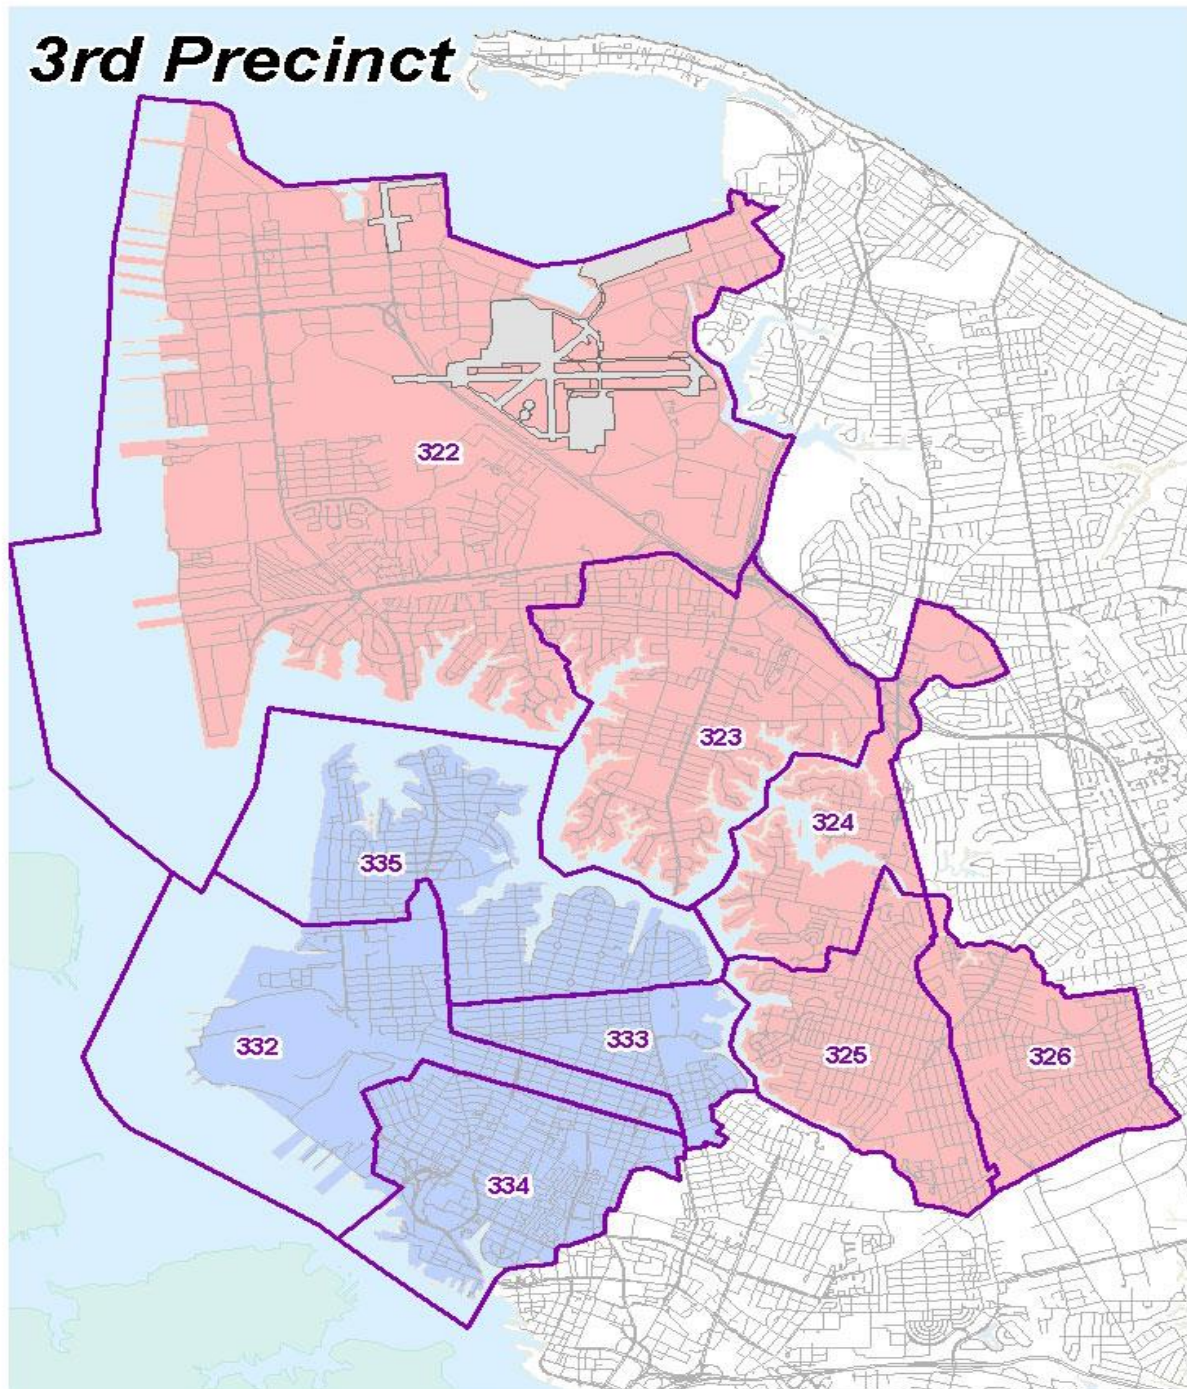

Norfolk PD Precincts – Community Resource Officer Contact Info

NPD 1st Precinct

- Green Sector CRO: 664-7230
- Blue Sector CRO: 664-7000
- Red Sector CRO: 664-7000

Norfolk PD Precincts – Community Resource Officer Contact Info

NPD 2nd Precinct

- Blue Sector CRO: 664-6922
- Red Sector CRO: 664-6922

Norfolk PD Precincts – Community Resource Officer Contact Info

NPD 3rd Precinct

- Blue Sector CRO: 823-4437
- Red Sector CRO: 823-4424