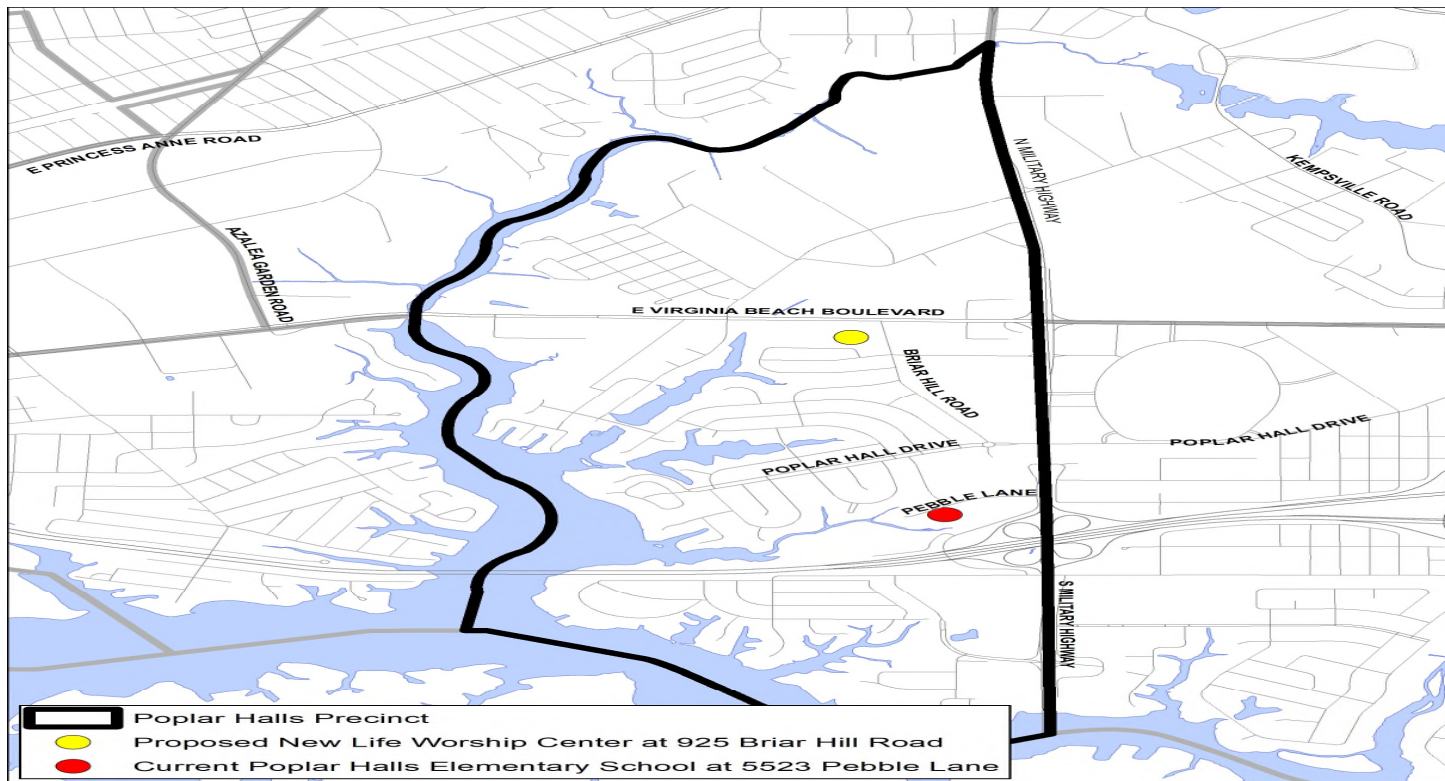

**City of
Norfolk**

ATTENTION VOTERS:

Your poll location has moved to:

New Life Worship Center

925 Briar Hill Road, Norfolk, VA 23502

If you have questions, please contact the Norfolk Office of Elections at **664-4353**.