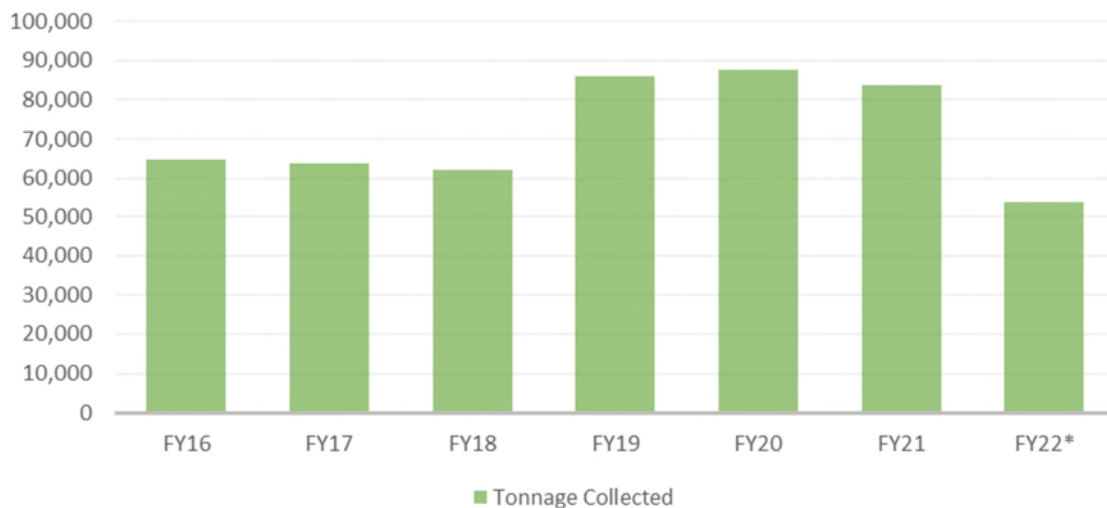

Waste Management Solid Waste Collection Fiscal Years 2016 - 2022

Did you know that the largest land animal, the African Bush Elephant, weighs **6.5** tons? Waste Management collected the equivalent weight **7 African Bush Elephants** in Fiscal Year 2021. That's a lot of trash!

*FY 2022: July 2021—March 2022