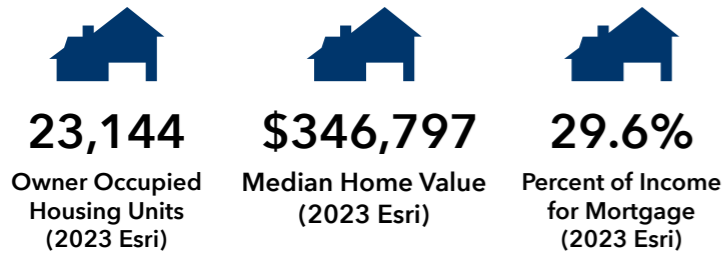

120,393 **33.6** **49,401** **2.17**

Population
(2023 Esri)

Median Age
(2023 Esri)

Households
(2023 Esri)

Avg Household Size
(2023 Esri)

INCOME

\$45,653
Per Capita Income
(2023 Esri)

\$88,881
Median Net Worth
(2023 Esri)

\$70,475
Median Household Income
(2023 Esri)

POPULATION BY AGE (2022 Esri)

POPULATION BY RACE (2022 Esri)

HOUSING

RENT

GENERAL CHARACTERISTICS

HIGHEST EDUCATION ATTAINMENT (Population age 25+)

AT RISK POPULATION