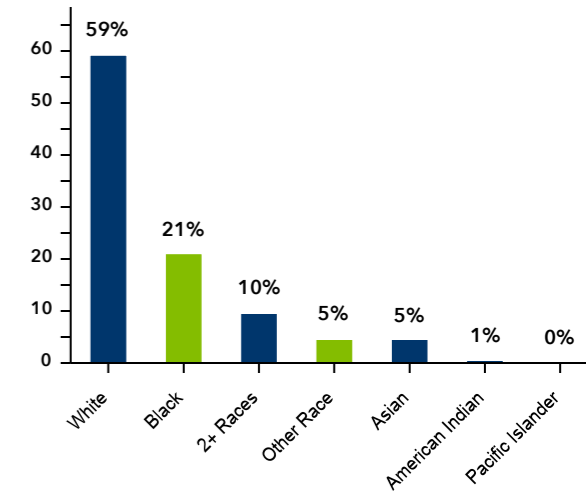

120,393 **33.6** **49,401** **2.17**

Population
(2023 Esri)

Median Age
(2023 Esri)

Households
(2023 Esri)

Avg Household Size
(2023 Esri)

INCOME

\$45,653
Per Capita Income
(2023 Esri)

\$88,881
Median Net Worth
(2023 Esri)

\$70,475
Median Household Income
(2023 Esri)

POPULATION BY AGE (2022 Esri)

POPULATION BY RACE (2022 Esri)

HOUSING

RENT

GENERAL CHARACTERISTICS

HIGHEST EDUCATION ATTAINMENT (Population age 25+)

AT RISK POPULATION