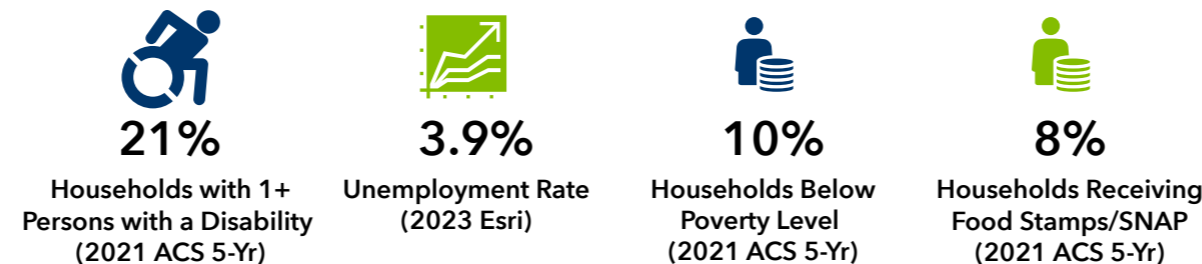

120,393 **33.6** **49,401** **2.17**

Population
(2023 Esri)

Median Age
(2023 Esri)

Households
(2023 Esri)

Avg Household Size
(2023 Esri)

INCOME

\$45,653
Per Capita Income
(2023 Esri)

\$88,881
Median Net Worth
(2023 Esri)

\$70,475
Median Household Income
(2023 Esri)

POPULATION BY AGE (2022 Esri)

POPULATION BY RACE (2022 Esri)

HOUSING

RENT

GENERAL CHARACTERISTICS

HIGHEST EDUCATION ATTAINMENT (Population age 25+)

AT RISK POPULATION

PET OWNERSHIP