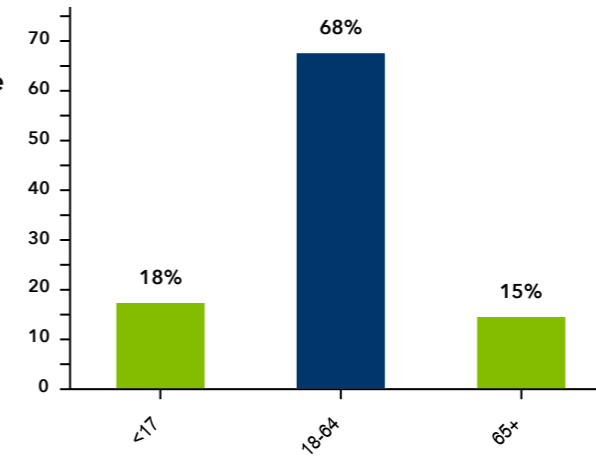

120,393 **33.6** **49,401** **2.17**

Population
(2023 Esri)

Median Age
(2023 Esri)

Households
(2023 Esri)

Avg Household Size
(2023 Esri)

INCOME

\$45,653
Per Capita Income
(2023 Esri)

\$88,881
Median Net Worth
(2023 Esri)

\$70,475
Median Household Income
(2023 Esri)

POPULATION BY AGE (2022 Esri)

POPULATION BY RACE (2022 Esri)

HOUSING

RENT

GENERAL CHARACTERISTICS

HIGHEST EDUCATION ATTAINMENT (Population age 25+)

AT RISK POPULATION