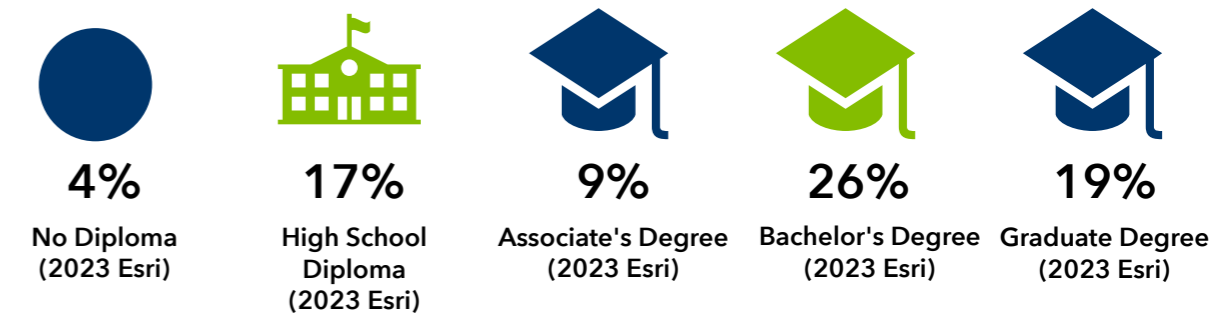

120,393 **33.6** **49,401** **2.17**

Population
(2023 Esri)

Median Age
(2023 Esri)

Households
(2023 Esri)

Avg Household Size
(2023 Esri)

INCOME

\$45,653
Per Capita Income
(2023 Esri)

\$88,881
Median Net Worth
(2023 Esri)

\$70,475
Median Household Income
(2023 Esri)

POPULATION BY AGE (2022 Esri)

POPULATION BY RACE (2022 Esri)

HOUSING

RENT

GENERAL CHARACTERISTICS

HIGHEST EDUCATION ATTAINMENT (Population age 25+)

AT RISK POPULATION