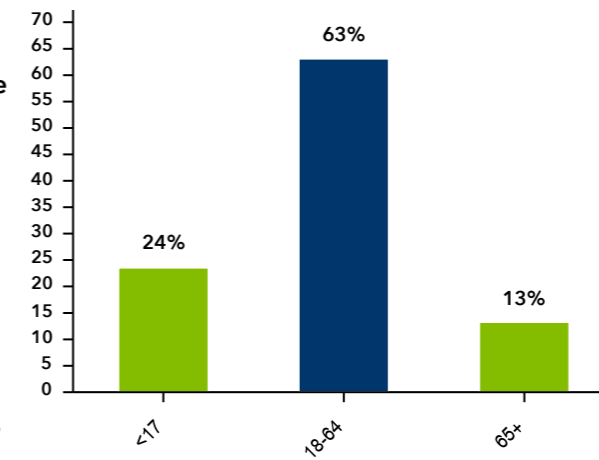

**117,248** **32.1** **44,809** **2.41**

Population  
(2023 Esri)

Median Age  
(2023 Esri)

Households  
(2023 Esri)

Avg Household Size  
(2023 Esri)

### INCOME

**\$26,538**  
Per Capita Income  
(2023 Esri)

**\$36,450**  
Median Net Worth  
(2023 Esri)

**\$49,980**  
Median Household Income  
(2023 Esri)

### POPULATION BY AGE (2022 Esri)