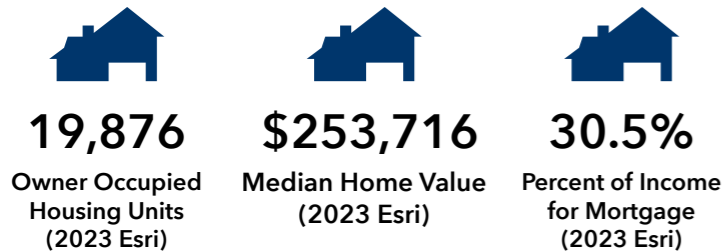

117,248 **32.1** **44,809** **2.41**

Population
(2023 Esri)

Median Age
(2023 Esri)

Households
(2023 Esri)

Avg Household Size
(2023 Esri)

INCOME

$26,538
Per Capita Income
(2023 Esri)

$36,450
Median Net Worth
(2023 Esri)

$49,980
Median Household Income
(2023 Esri)

POPULATION BY AGE (2022 Esri)

POPULATION BY RACE (2022 Esri)

HOUSING

RENT

GENERAL CHARACTERISTICS

HIGHEST EDUCATION ATTAINMENT (Population age 25+)

AT RISK POPULATION

PET OWNERSHIP