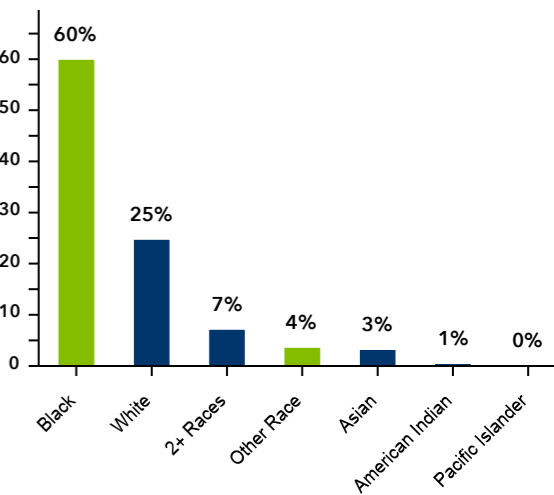

POPULATION BY RACE (2022 Esri)