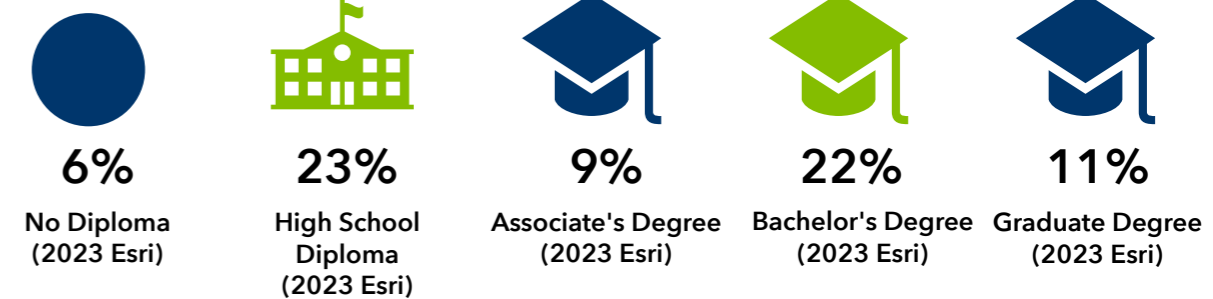

INCOME

GENERAL CHARACTERISTICS

HIGHEST EDUCATION ATTAINMENT (Population age 25+)

HOUSING