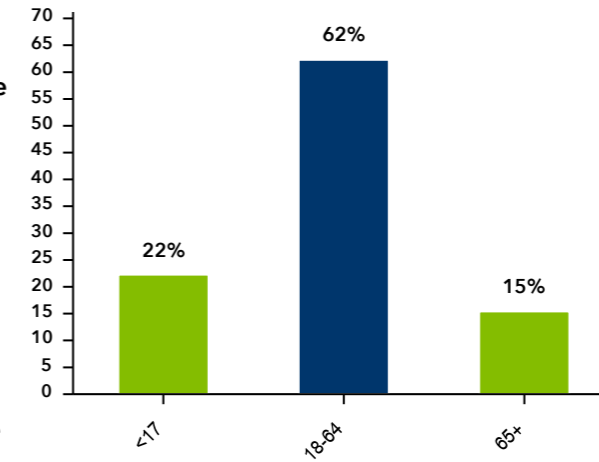

**49,933**   **37.0**   **21,791**   **2.28**

Population (2023 Esri)   Median Age (2023 Esri)   Households (2023 Esri)   Avg Household Size (2023 Esri)

**\$40,767**   **\$93,738**   **\$64,984**

Per Capita Income (2023 Esri)   Median Net Worth (2023 Esri)   Median Household Income (2023 Esri)

POPULATION BY AGE (2022 Esri)

POPULATION BY RACE (2022 Esri)

### INCOME