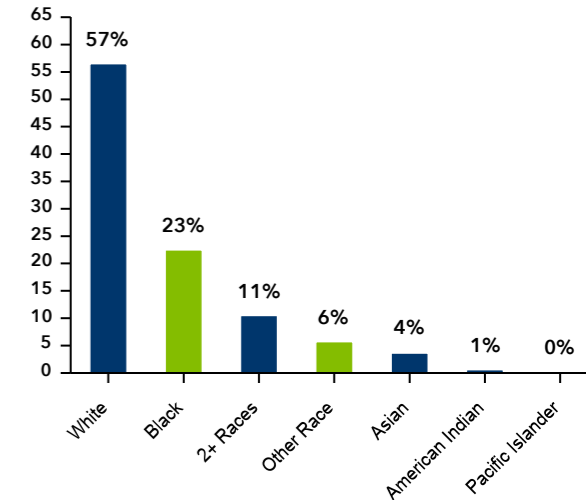

**49,933**   **37.0**   **21,791**   **2.28**

Population (2023 Esri)   Median Age (2023 Esri)   Households (2023 Esri)   Avg Household Size (2023 Esri)

**\$40,767**   **\$93,738**   **\$64,984**

Per Capita Income (2023 Esri)   Median Net Worth (2023 Esri)   Median Household Income (2023 Esri)

POPULATION BY AGE (2022 Esri)

POPULATION BY RACE (2022 Esri)