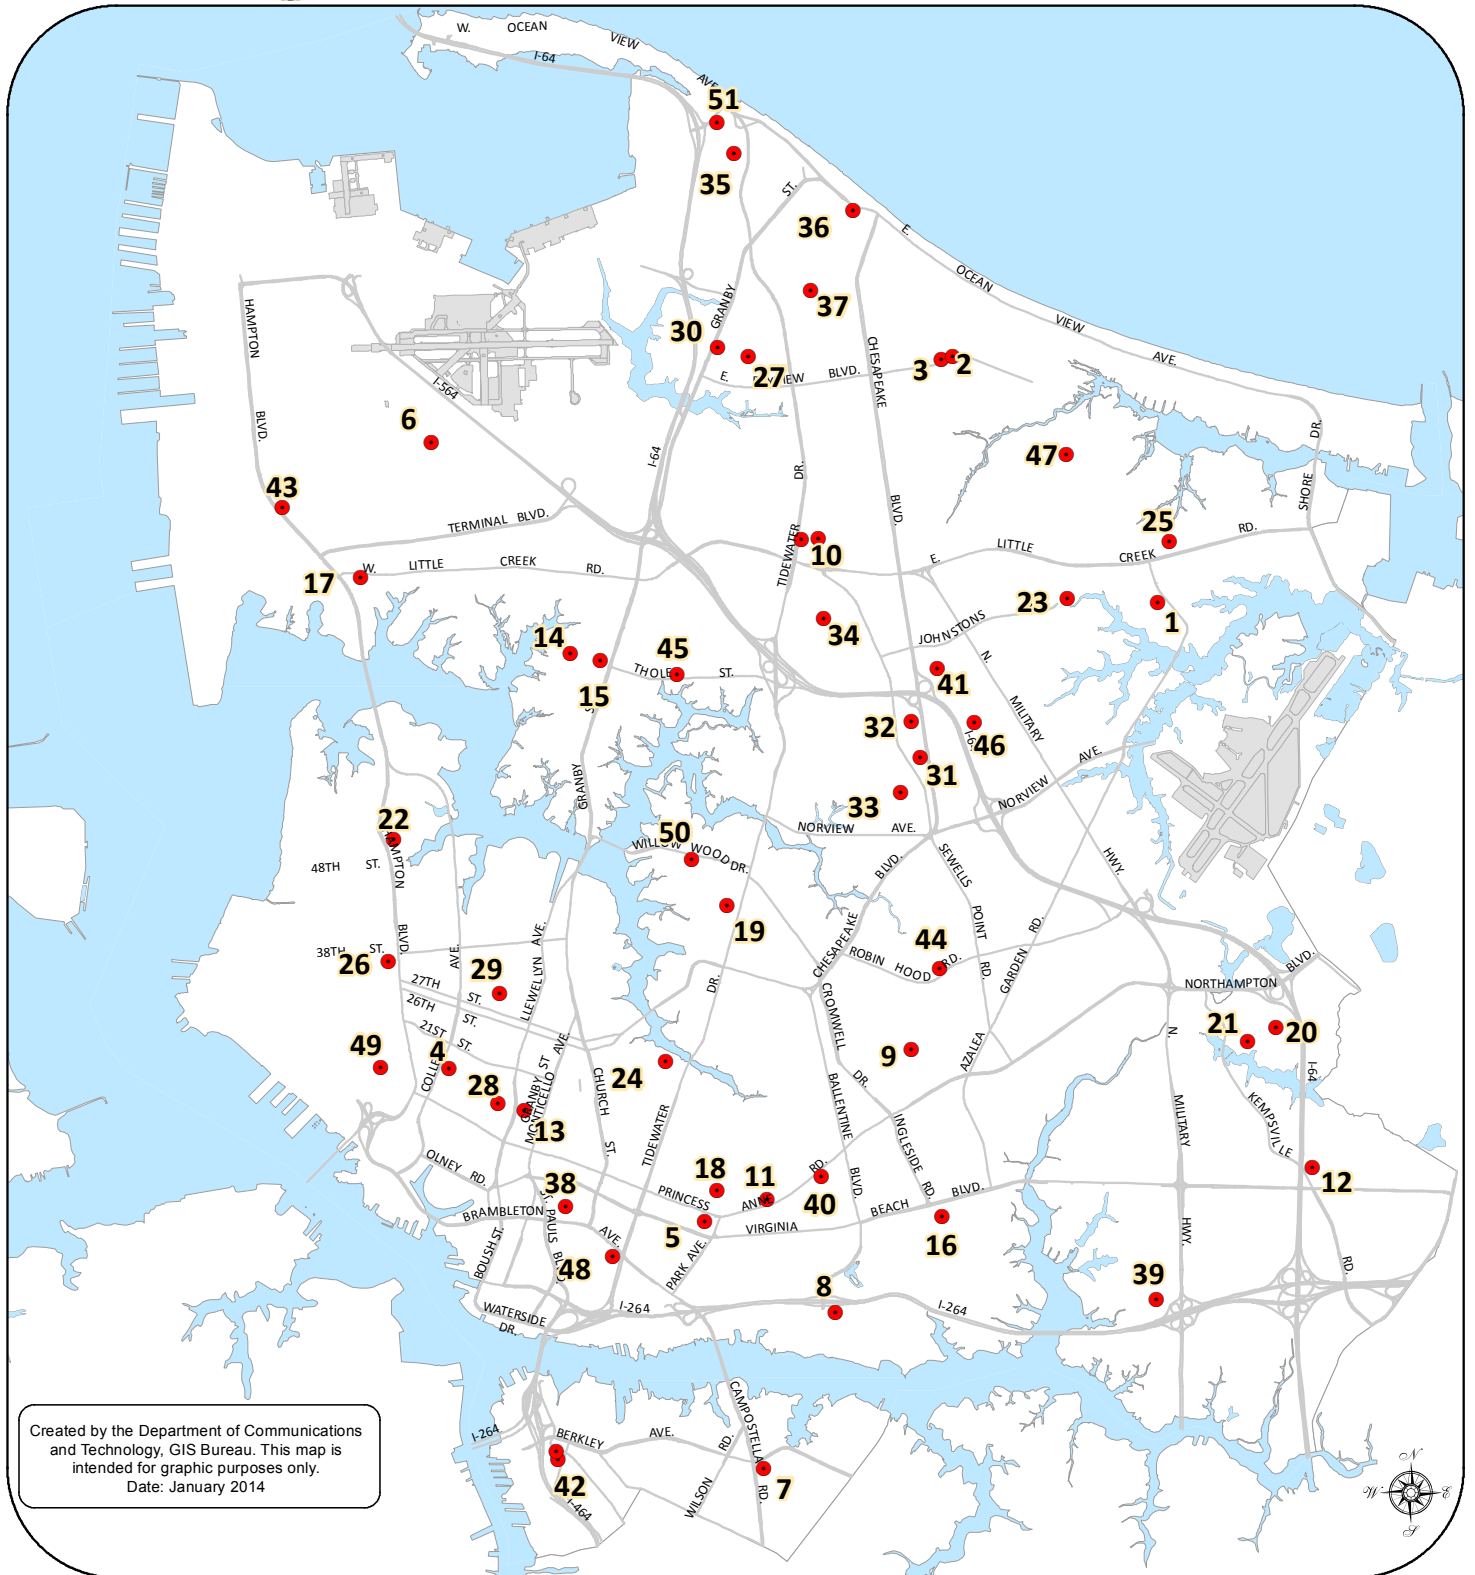

# Emergency Shelter Locations City of Norfolk, Virginia

Created by the Department of Communications and Technology, GIS Bureau. This map is intended for graphic purposes only.  
Date: January 2014

- |                                                                              |                                                      |                                                           |
|------------------------------------------------------------------------------|------------------------------------------------------|-----------------------------------------------------------|
| 1. Azalea Gardens Middle- 7721 Azalea Garden Road                            | 18. Jacox Elementary- 1300 Marshall Avenue           | 35. Ocean View Elementary- 9501 Mason Creek Road          |
| 2. Bay View Elementary- 1434 E BayView Boulevard                             | 19. Lafayette W ional Middle - 701 A lace Avenue     | 36. Ocean View Recreation Center - 60 E Ocean View Avenue |
| 3. Bay View Recreation Center - 1434 E BayView Boulevard                     | 20. Lake Taylor High- 1384 Kempsville Road           | 37. Oceanair Elementary- 600 Dudley Avenue                |
| 4. Blair Middle- 730 Spotswood Avenue                                        | 21. Lake Taylor Middle- 13800 Kempsville Road        | 38. PB Young Elementary- 543 E Olney Road                 |
| 5. Booker T.Washington High- 1111 Park Avenue                                | 22. Larchmont Elementary- 1145 Bolling Avenue        | 39. Popular Hall Elementary- 5523 Pebble Lane             |
| 6. Camp Allen Elementary- 501 C Street                                       | 23. Larymore Elementary- 7600 Halprin Drive          | 40. Richard Bowling Elementary- 2861 E Princess Anne Road |
| 7. Campostella Elementary- 1106 Campostella Road                             | 24. Lindenwood Elementary- 2700 Ludlow Street        | 41. Rosemont Middle- 1330 Branch Road                     |
| 8. Chesterfield Middle Science/Tech Academy - 2915 Westminster Avenue        | 25. Little Creek Elementary- 7000 Tarpon Road        | 42. Saint Helena Elementary- 903 South Main Street        |
| 9. Coleman Place Elementary- 2450 Rush Street                                | 26. Madison School- 3700 Bowdens Ferry Road          | 43. Sewells Point Elementary- 7928 Hampton Boulevard      |
| 10. Crossroads Elementary- 7920 Tidewater Drive                              | 27. Mary Calcott Elementary- 17 E Westminster Avenue | 44. Sherwood Forest Elementary- 3035 Sherwood Forest Lane |
| 11. DreamKeepers Academy at JJ Roberts Elementary- 2600 E Princess Anne Road | 28. Maury High- 322 Shirley Avenue                   | 45. Suburban Park Elementary- 310 Thole Street            |
| 12. Fairlawn Elementary- 1132 Wade Street                                    | 29. Monroe Elementary- 520 W 29th Street             | 46. Tanners Creek Elementary- 1335 Longdale Drive         |
| 13. Ghent Elementary- 200 Shirley Avenue                                     | 30. Northside Middle- 8720 Granby Street             | 47. Tarrilton Elementary- 2080 Tarrilton Drive            |
| 14. Granby Elementary- 7101 Newport Avenue                                   | 31. Norview Elementary- 6401 Chesapeake Boulevard    | 48. Tidewater Park Elementary- 1045 E Brambleton Avenue   |
| 15. Granby High- 7101 Granby Street                                          | 32. Norview High- 6501 Chesapeake Boulevard          | 49. WH Taylor Elementary- 1122 W Princess Anne Road       |
| 16. Ingleside Elementary- 976 Ingleside Road                                 | 33. Norview Middle- 6325 Sewells Point Road          | 50. Williard Model School- 1511 Willio Wood Drive         |
| 17. International Studies & Leadership Center - 720 Sheffield Avenue         | 34. Oakwood Elementary- 900 Asbury Avenue            | 51. Willoughby Elementary- 9500 4th View Street           |